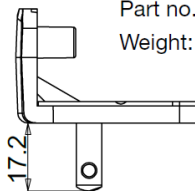

Дополнительная масса корпуса (без вилки/шнура) +27 г
Additional housing weight (excl. Plug/cord) +27 g

2-pin IEC 320 C7 mains cord
1800 mm EU part no. 131306
UK part no. 131148, US part no. 131147, AU part no. 013108

EU plug

Part no. 018110
Weight: 21 g

UK plug

Part no. 018112
Weight: 30 g

US plug

Part no. 018111
Weight: 14 g

AU plug

Part no. 018114
Weight: 28 g