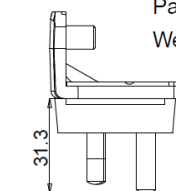

EU plug

Part no. 018110
Weight: 21 g

UK plug

Part no. 018112
Weight: 30 g

US plug

Part no. 018111
Weight: 14 g

AU plug

Part no. 018114
Weight: 28 g