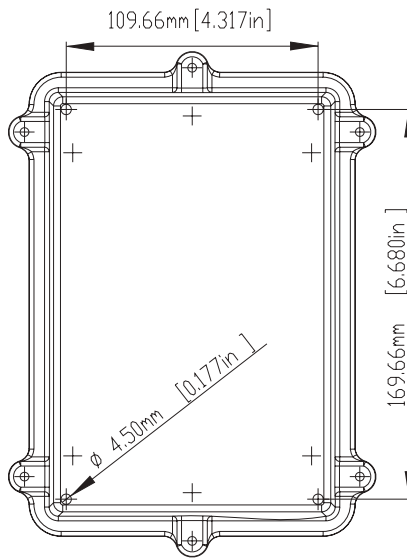

BASE

SECTION B-B