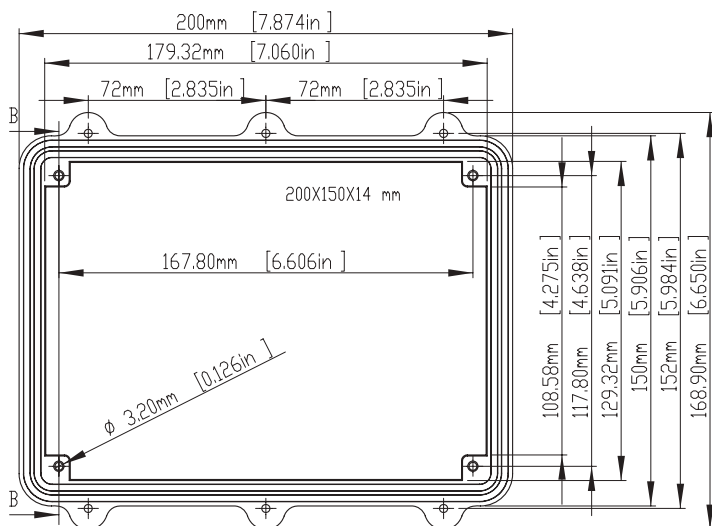

BASE

1) FOUR(4) M4 x 20mm (0.787") LG. SCREWS SUPPLIED FOR ASSEMBLY OF COVER TO BODY.
2) ALL HOLE DIAMETERS HAVE ± 0.10 mm TOLERANCE ALL OTHER DIMENSIONS HAVE ± 0.30 mm TOLERANCE