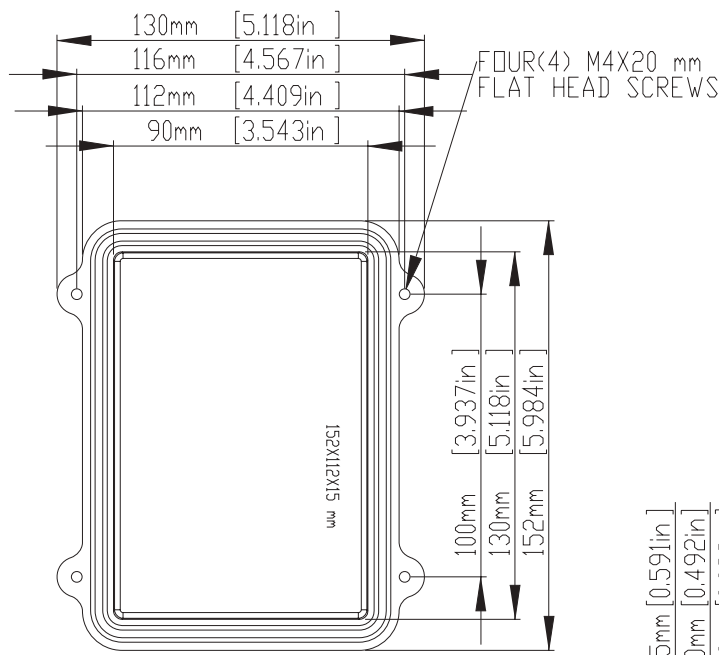

ITEM NO	DESCRIPTION	ITEM NO	DESCRIPTION	ITEM NO	DESCRIPTION
RND 455-00653	Natural Aluminium Box (without the gasket)	RND 455-00473	Grey, IP67 RATING (with the silicon & Shielded gasket)	RND 455-00615	Light Grey, IP67 RATING (with the silicon gasket)
RND 455-00596	IP67 RATING (with the silicon gasket)	RND 455-00672	Light Grey Aluminium Box (without the gasket)	RND 455-00634	Black, IP67 RATING (with the silicon gasket)
RND 455-00454	IP67 RATING (with the silicon & Shielded gasket)	RND 455-00691	Black Aluminium Box (without the gasket)		

LID