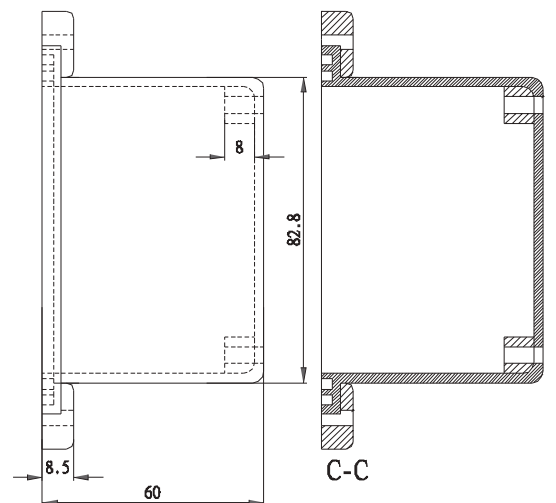

ITEM NO	DESCRIPTION
RND 455-00648	Natural Aluminium Box (without the gasket)
RND 455-00591	IP67 RATING (with the silicon gasket)
RND 455-00449	IP67 RATING (with the silicon & Shielded gasket)

ITEM NO	DESCRIPTION
RND 455-00468	Grey, IP67 RATING (with the silicon & Shielded gasket)
RND 455-00667	Light Grey Aluminium Box (without the gasket)
RND 455-00686	Black Aluminium Box (without the gasket)

ITEM NO	DESCRIPTION
RND 455-00610	Light Grey, IP67 RATING (with the silicon gasket)
RND 455-00629	Black, IP67 RATING (with the silicon gasket)

LID

1) FOUR(4) M4 x 20mm (0.787") LG. SCREWS SUPPLIED FOR ASSEMBLY OF COVER TO BODY.
2) ALL HOLE DIAMETERS HAVE ±0.10mm TOLERANCE ALL OTHER DIMENSIONS HAVE ±0.30 mm TOLERANCE

BASE