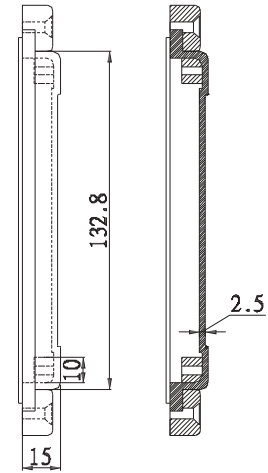

ITEM NO	DESCRIPTION
RND 455-00650	Natural Aluminium Box (without the gasket)
RND 455-00593	IP67 RATING (with the silicon gasket)
RND 455-00451	IP67 RATING (with the silicon & Shielded gasket)

ITEM NO	DESCRIPTION
RND 455-00470	Grey, IP67 RATING (with the silicon & Shielded gasket)
RND 455-00669	Light Grey Aluminium Box (without the gasket)
RND 455-00688	Black Aluminium Box (without the gasket)

ITEM NO	DESCRIPTION
RND 455-00612	Light Grey, IP67 RATING (with the silicon gasket)
RND 455-00631	Black, IP67 RATING (with the silicon gasket)

LID