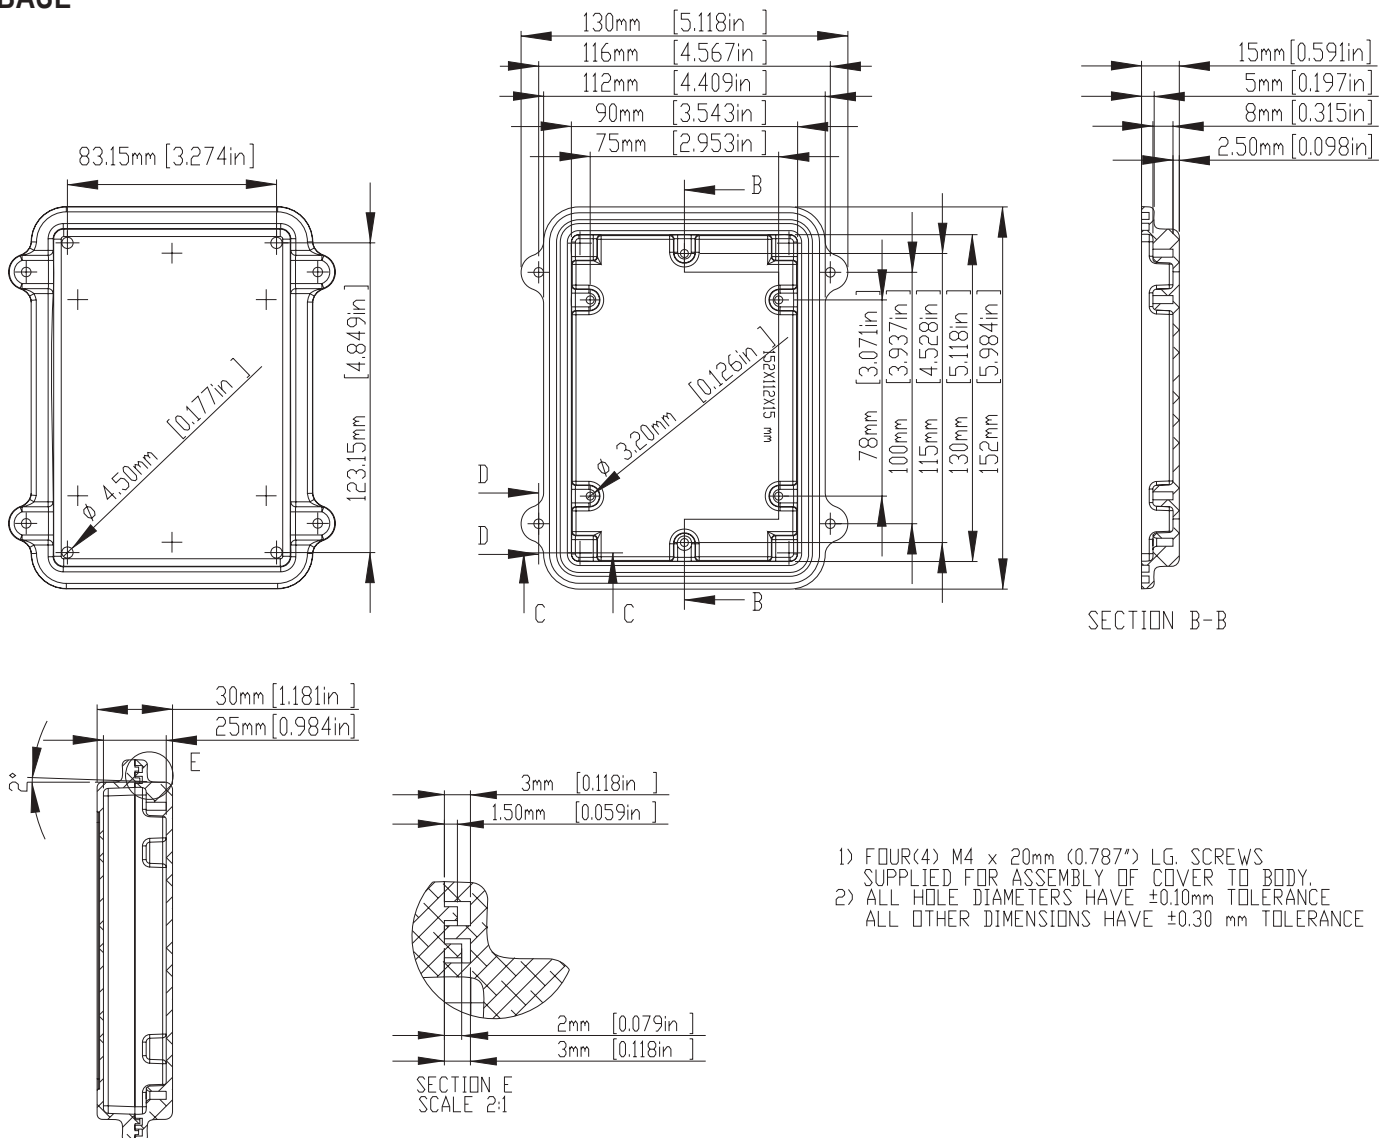

ITEM NO	DESCRIPTION	ITEM NO	DESCRIPTION	ITEM NO	DESCRIPTION
RND 455-00652	Natural Aluminium Box (without the gasket)	RND 455-00472	Grey, IP67 RATING (with the silicon & Shielded gasket)	RND 455-00614	Light Grey, IP67 RATING (with the silicon gasket)
RND 455-00595	IP67 RATING (with the silicon gasket)	RND 455-00671	Light Grey Aluminium Box (without the gasket)	RND 455-00633	Black, IP67 RATING (with the silicon gasket)
RND 455-00453	IP67 RATING (with the silicon & Shielded gasket)	RND 455-00690	Black Aluminium Box (without the gasket)		

LID

BASE