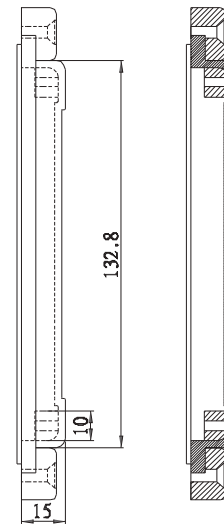

ITEM NO	DESCRIPTION
RND 455-00649	Natural Aluminium Box (without the gasket)
RND 455-00592	IP67 RATING (with the silicon gasket)
RND 455-00450	IP67 RATING (with the silicon & Shielded gasket)

ITEM NO	DESCRIPTION
RND 455-00469	Grey, IP67 RATING (with the silicon & Shielded gasket)
RND 455-00668	Light Grey Aluminium Box (without the gasket)
RND 455-00687	Black Aluminium Box (without the gasket)

ITEM NO	DESCRIPTION
RND 455-00611	Light Grey, IP67 RATING (with the silicon gasket)
RND 455-00630	Black, IP67 RATING (with the silicon gasket)

LID