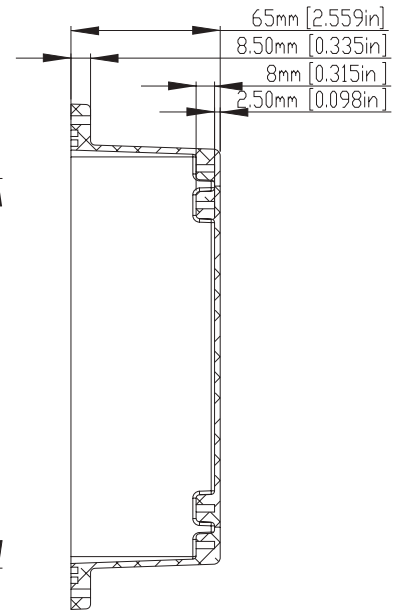

BASE

SECTION B-B