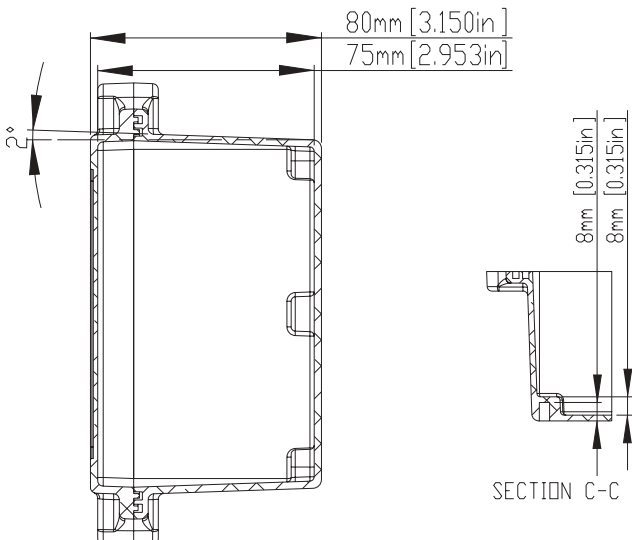

ITEM NO	DESCRIPTION
RND 455-00619	Light Grey, IP67 RATING (with the silicon gasket)
RND 455-00638	Black, IP67 RATING (with the silicon gasket)

LID

SECTION A-A

BASE

SECTION B-B

- 1) FOUR(4) M4 x 20mm (0.787") LG. SCREWS SUPPLIED FOR ASSEMBLY OF COVER TO BODY.
- 2) ALL HOLE DIAMETERS HAVE ±0.10mm TOLERANCE ALL OTHER DIMENSIONS HAVE ±0.30 mm TOLERANCE