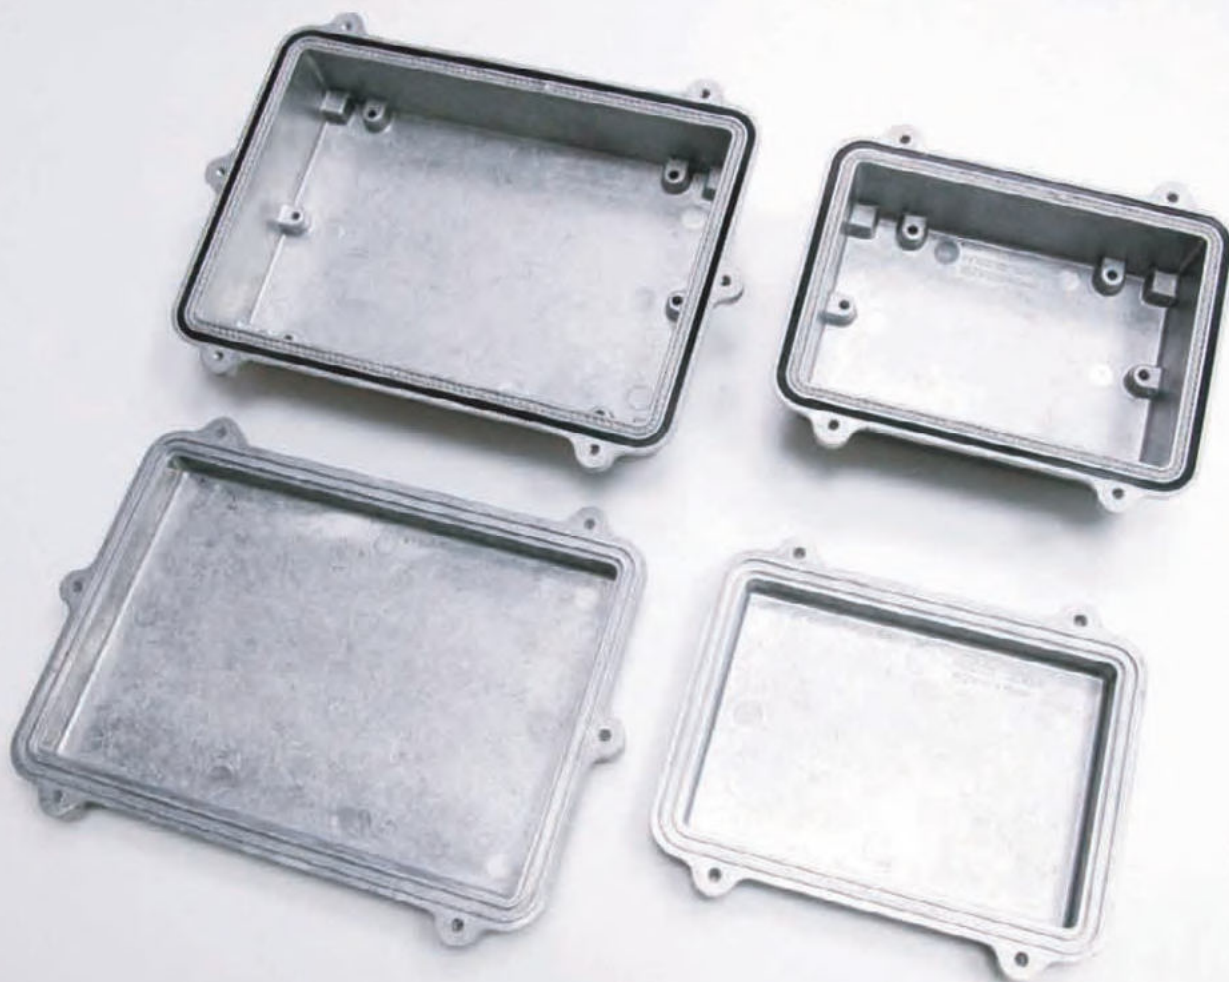

Content RND 455-00587

Example

Silicone seal

IP67 Aluminium Alloy Enclosures

PRODUCT INFORMATION

- Material: Aluminium alloy ADC-12 to Japan (JIS)
- Wall mounting holes and fixing screws are outside the sealing area for real sealing Protection.
- M4 countersunk stainless screws are included to seize the cover and the body.
- With conductive gasket for perfect EMI shielding protection.