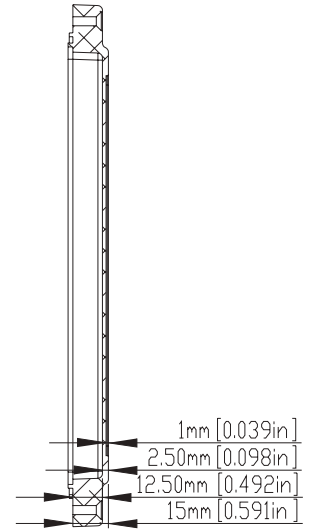

ITEM NO	DESCRIPTION
RND 455-00657	Natural Aluminium Box (without the gasket)
RND 455-00600	IP67 RATING (with the silicon gasket)
RND 455-00458	IP67 RATING (with the silicon & Shielded gasket)

ITEM NO	DESCRIPTION
RND 455-00477	Grey, IP67 RATING (with the silicon & Shielded gasket)
RND 455-00676	Light Grey Aluminium Box (without the gasket)
RND 455-00695	Black Aluminium Box (without the gasket)

ITEM NO	DESCRIPTION
RND 455-00619	Light Grey, IP67 RATING (with the silicon gasket)
RND 455-00638	Black, IP67 RATING (with the silicon gasket)

LID

SECTION A-A