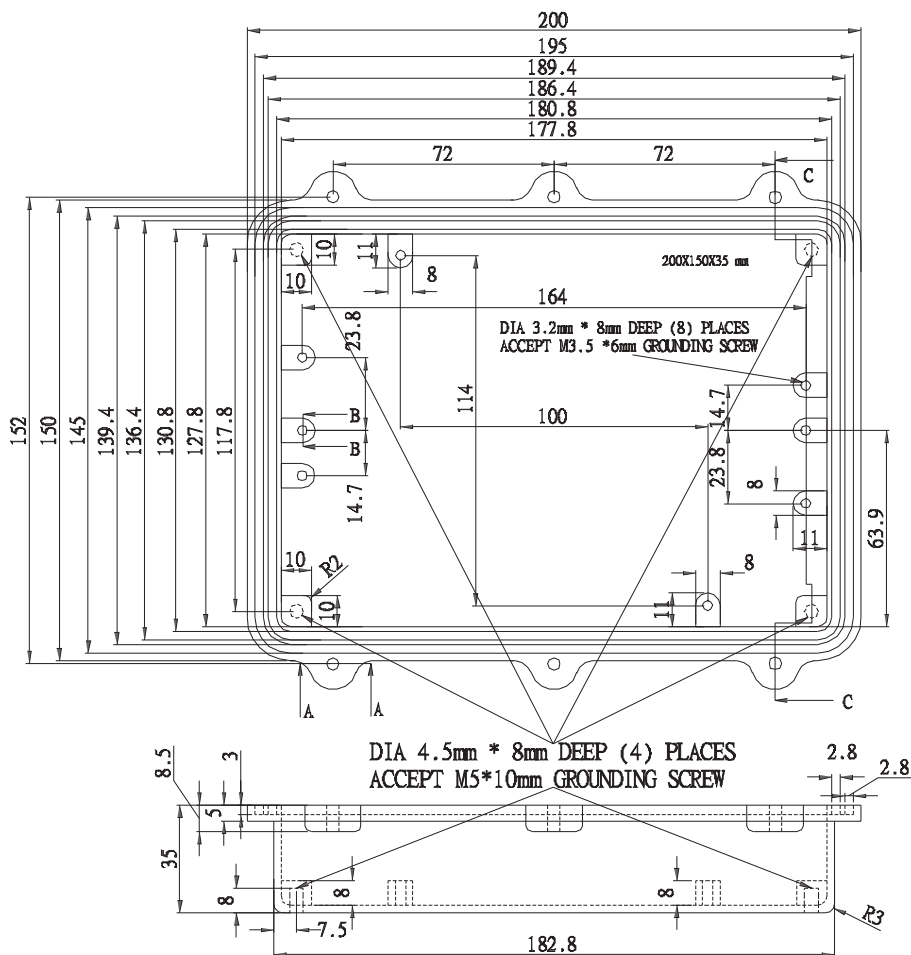

ITEM NO	DESCRIPTION
RND 455-00649	Natural Aluminium Box (without the gasket)
RND 455-00592	IP67 RATING (with the silicon gasket)
RND 455-00450	IP67 RATING (with the silicon & Shielded gasket)

ITEM NO	DESCRIPTION
RND 455-00469	Grey, IP67 RATING (with the silicon & Shielded gasket)
RND 455-00668	Light Grey Aluminium Box (without the gasket)
RND 455-00687	Black Aluminium Box (without the gasket)

ITEM NO	DESCRIPTION
RND 455-00611	Light Grey, IP67 RATING (with the silicon gasket)
RND 455-00630	Black, IP67 RATING (with the silicon gasket)

LID

1) FOUR(4) M4 x 20mm (0.787") LG. SCREWS SUPPLIED FOR ASSEMBLY OF COVER TO BODY.
2) ALL HOLE DIAMETERS HAVE ±0.10mm TOLERANCE ALL OTHER DIMENSIONS HAVE ±0.30 mm TOLERANCE

BASE