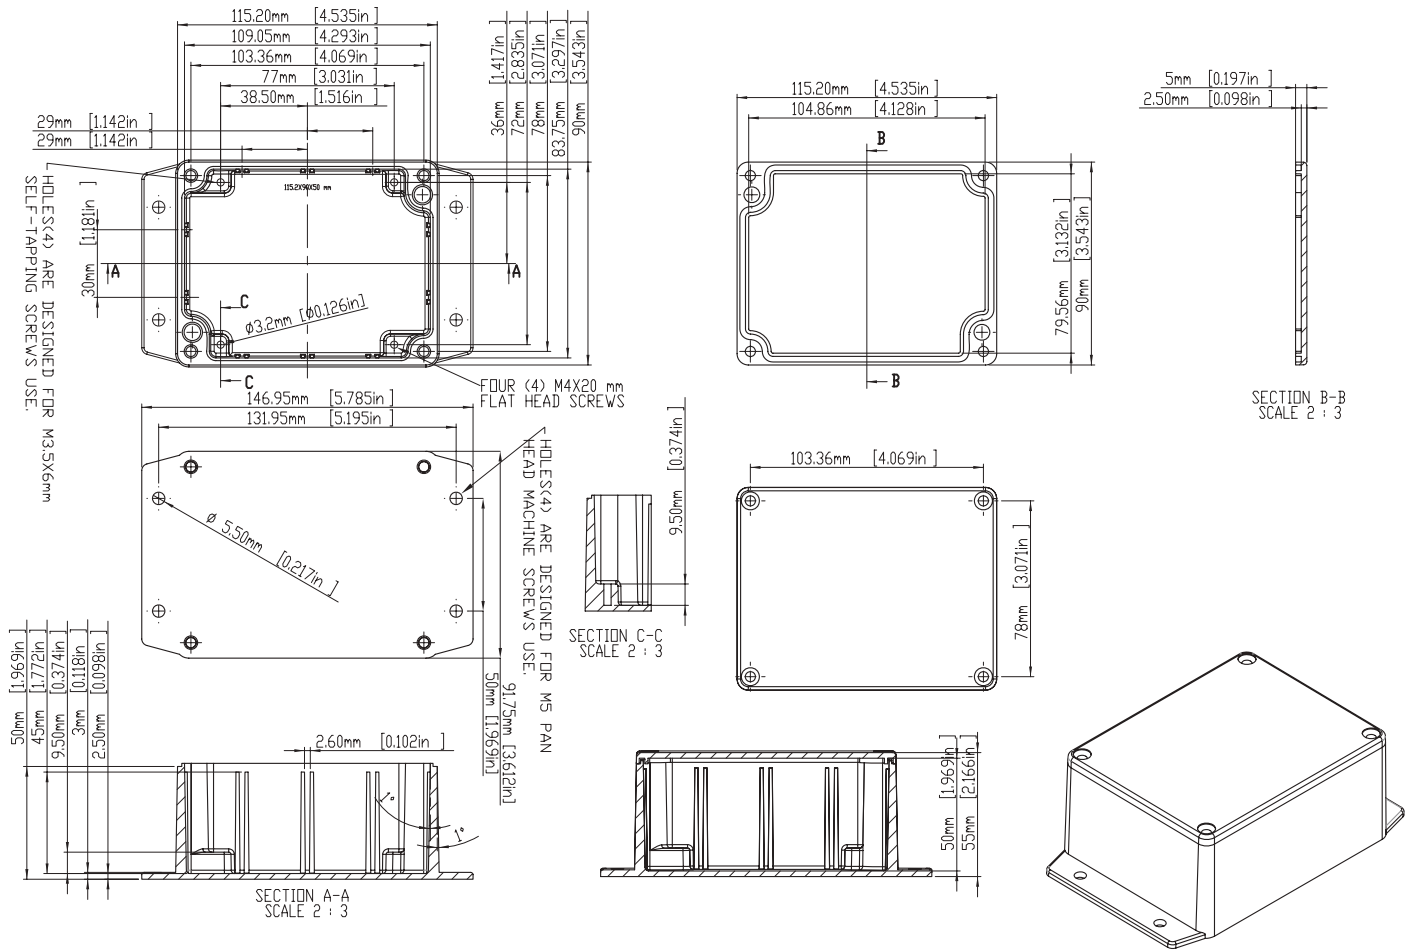

RND 455-00418 / RND 455-00432