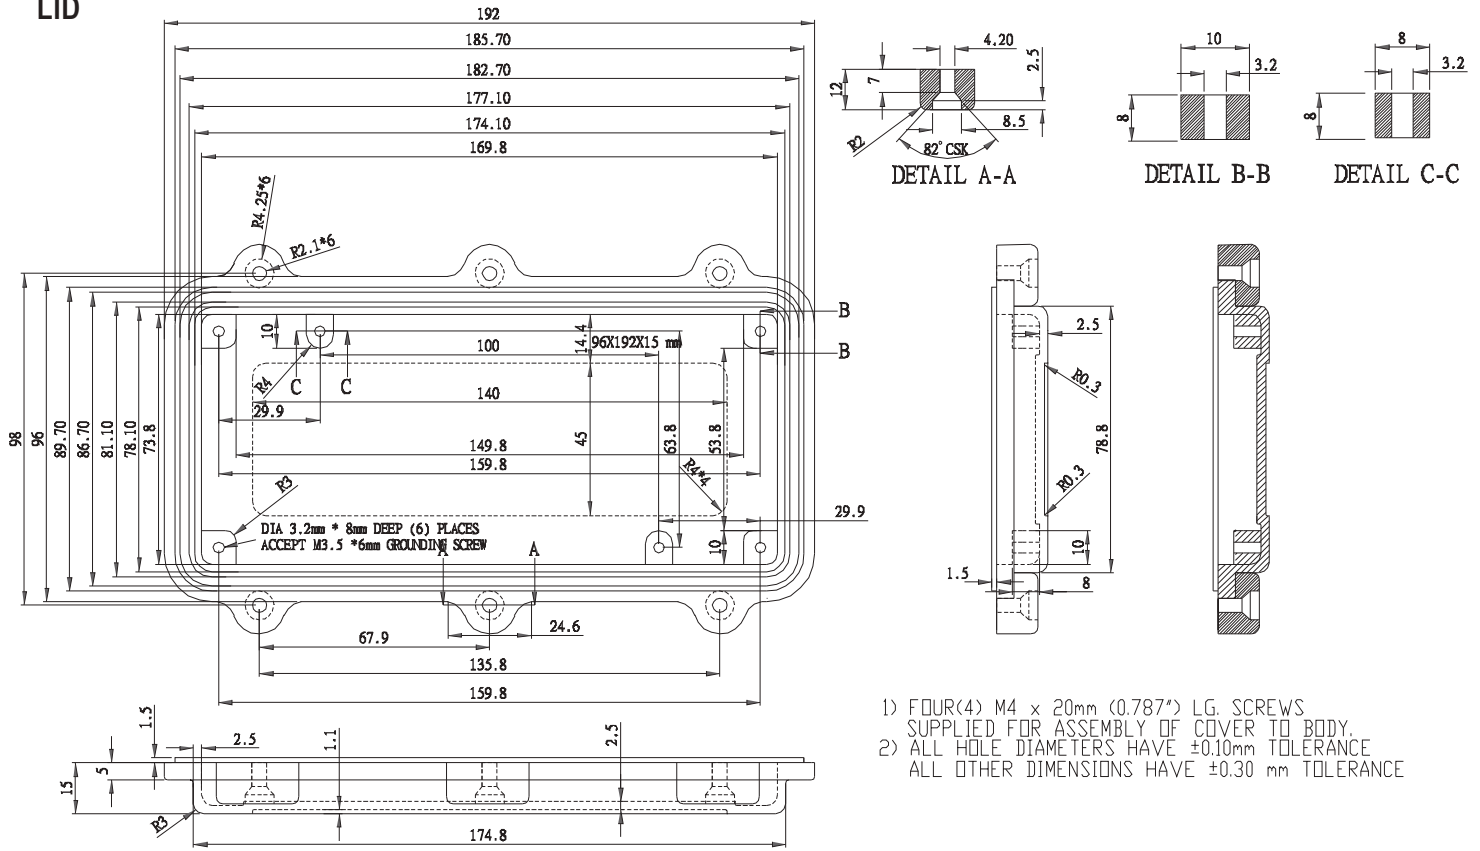

ITEM NO	DESCRIPTION	ITEM NO	DESCRIPTION	ITEM NO	DESCRIPTION
RND 455-00644	Natural Aluminium Box (without the gasket)	RND 455-00644	Grey, IP67 RATING (with the silicon & Shielded gasket)	RND 455-00606	Light Grey, IP67 RATING (with the silicon gasket)
RND 455-00587	IP67 RATING (with the silicon gasket)	RND 455-00663	Light Grey Aluminium Box (without the gasket)	RND 455-00625	Black, IP67 RATING (with the silicon gasket)
RND 455-00445	IP67 RATING (with the silicon & Shielded gasket)	RND 455-00682	Black Aluminium Box (without the gasket)		

LID