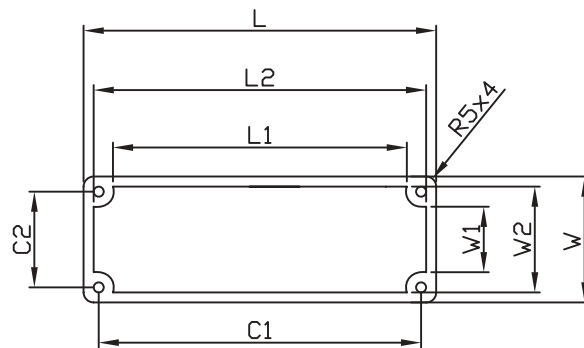

Part No.	L	W	H	C1	C2	L1	L2	W1	W2	H1
RND 455-00711 / RND 455-00726	89.1	35.0	30.3	79.3	25.3	72.8	85.9	18.7	31.9	24.8
RND 455-00699 / RND 455-00714	114.5	63.6	30.3	104.5	54.2	98.3	111.5	47.7	60.9	24.7
RND 455-00705 / RND 455-00720	114.7	89.7	55.1	104.4	79.6	98.4	111.5	73.0	86.2	49.3
RND 455-00700 / RND 455-00715	114.4	63.7	55.1	104.6	54.2	98.3	111.5	47.6	60.8	49.3