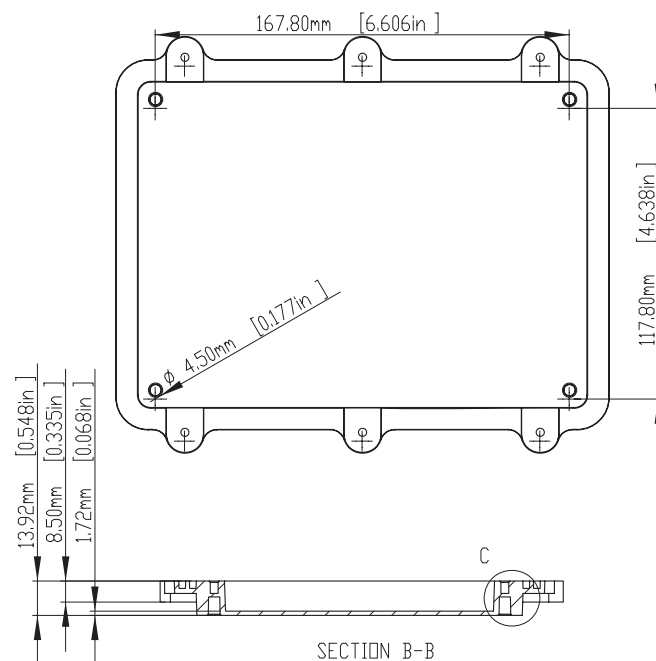

BASE

1) FOUR(4) M4 x 20mm (0.787") LG. SCREWS SUPPLIED FOR ASSEMBLY OF COVER TO BODY.
2) ALL HOLE DIAMETERS HAVE ± 0.10 mm TOLERANCE ALL OTHER DIMENSIONS HAVE ± 0.30 mm TOLERANCE