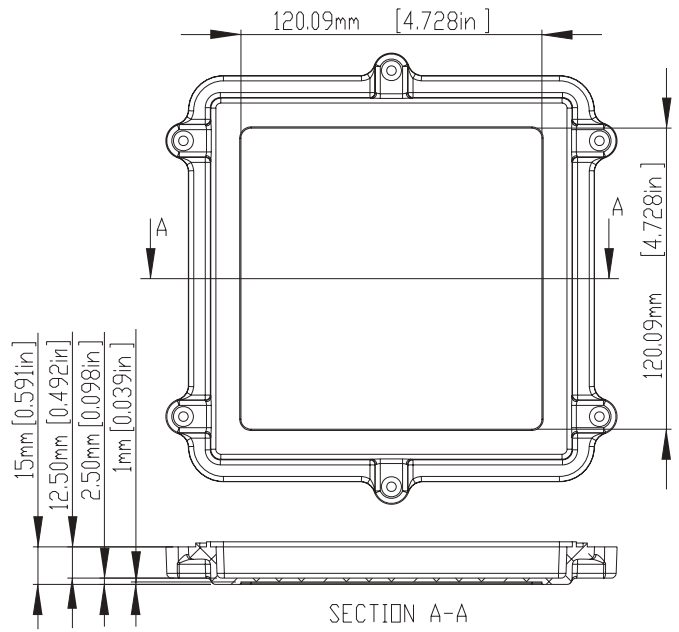

ITEM NO	DESCRIPTION	ITEM NO	DESCRIPTION	ITEM NO	DESCRIPTION
RND 455-00655	Natural Aluminium Box (without the gasket)	RND 455-00475	Grey, IP67 RATING (with the silicon & Shielded gasket)	RND 455-00617	Light Grey, IP67 RATING (with the silicon gasket)
RND 455-00598	IP67 RATING (with the silicon gasket)	RND 455-00674	Light Grey Aluminium Box (without the gasket)	RND 455-00636	Black, IP67 RATING (with the silicon gasket)
RND 455-00456	IP67 RATING (with the silicon & Shielded gasket)	RND 455-00693	Black Aluminium Box (without the gasket)		

LID