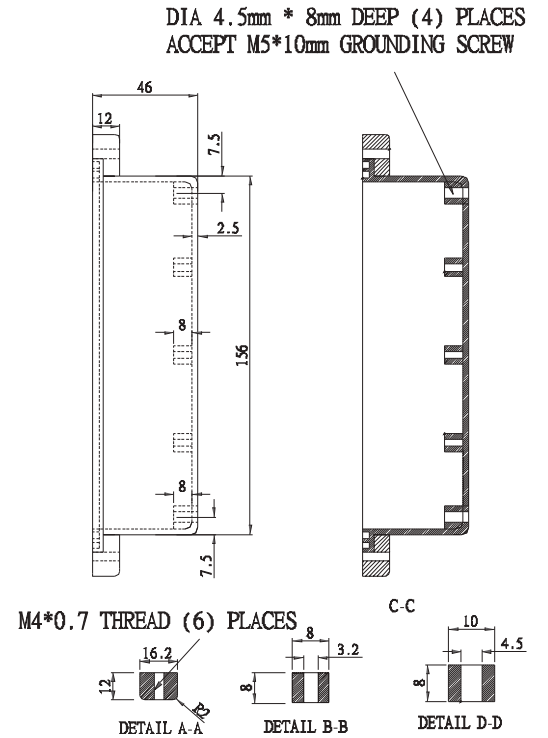

ITEM NO	DESCRIPTION	ITEM NO	DESCRIPTION	ITEM NO	DESCRIPTION
RND 455-00645	Natural Aluminium Box (without the gasket)	RND 455-00465	Grey, IP67 RATING (with the silicon gasket)	RND 455-00607	Light Grey, IP67 RATING (with the silicon gasket)
RND 455-00588	IP67 RATING (with the silicon gasket)	RND 455-00664	Light Grey Aluminium Box (without the gasket)	RND 455-00626	Black, IP67 RATING (with the silicon gasket)
RND 455-00446	IP67 RATING (with the silicon & Shielded gasket)	RND 455-00683	Black Aluminium Box (without the gasket)		

LID

1) FOUR(4) M4 x 20mm (0.787") LG. SCREWS SUPPLIED FOR ASSEMBLY OF COVER TO BODY.
2) ALL HOLE DIAMETERS HAVE ±0.10mm TOLERANCE
  ALL OTHER DIMENSIONS HAVE ±0.30 mm TOLERANCE

BASE