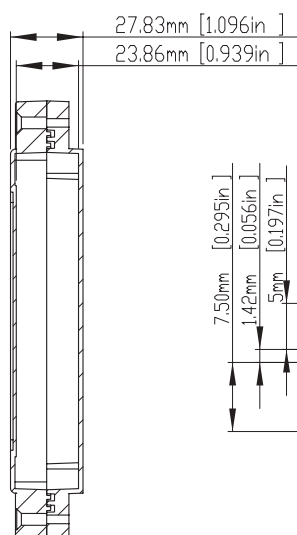

BASE

1) FOUR(4) M4 x 20mm (0.787") LG. SCREWS SUPPLIED FOR ASSEMBLY OF COVER TO BODY.
2) ALL HOLE DIAMETERS HAVE ± 0.10 mm TOLERANCE ALL OTHER DIMENSIONS HAVE ± 0.30 mm TOLERANCE