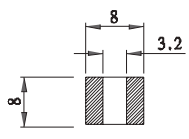

BASE

DIA 4.5mm * 8mm DEEP (2) PLACES ACCEPT M5 * 10mm GROUNDING SCREW

C-C

DIA 4.5mm * 8mm DEEP (2) PLACES ACCEPT M5 * 10mm GROUNDING SCREW

M4*0.7 THREAD (4) PLACES

DETAIL A-A

DETAIL B-B

ITEM NO	DESCRIPTION
RND 455-00642	Natural Aluminium Box (without the gasket)
RND 455-00585	IP67 RATING (with the silicon gasket)
RND 455-00443	IP67 RATING (with the silicon & Shielded gasket)