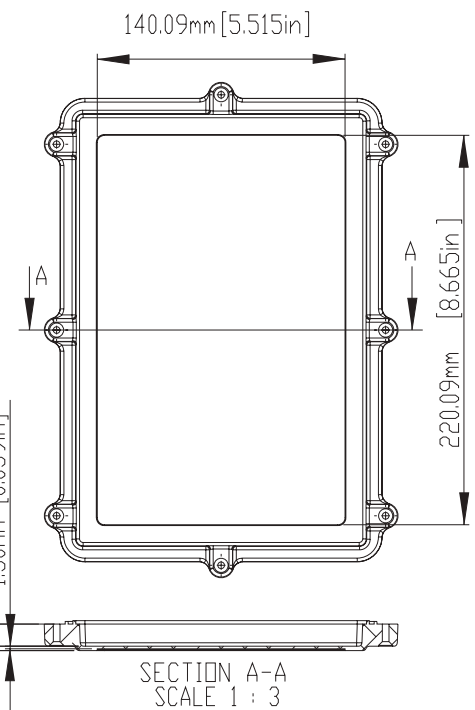

ITEM NO	DESCRIPTION	ITEM NO	DESCRIPTION	ITEM NO	DESCRIPTION
RND 455-00659	Natural Aluminium Box (without the gasket)	RND 455-00479	Grey, IP67 RATING (with the silicon & Shielded gasket)	RND 455-00621	Light Grey, IP67 RATING (with the silicon gasket)
RND 455-00602	IP67 RATING (with the silicon gasket)	RND 455-00678	Light Grey Aluminium Box (without the gasket)	RND 455-00640	Black, IP67 RATING (with the silicon gasket)
RND 455-00460	IP67 RATING (with the silicon & Shielded gasket)	RND 455-00697	Black Aluminium Box (without the gasket)		

LID