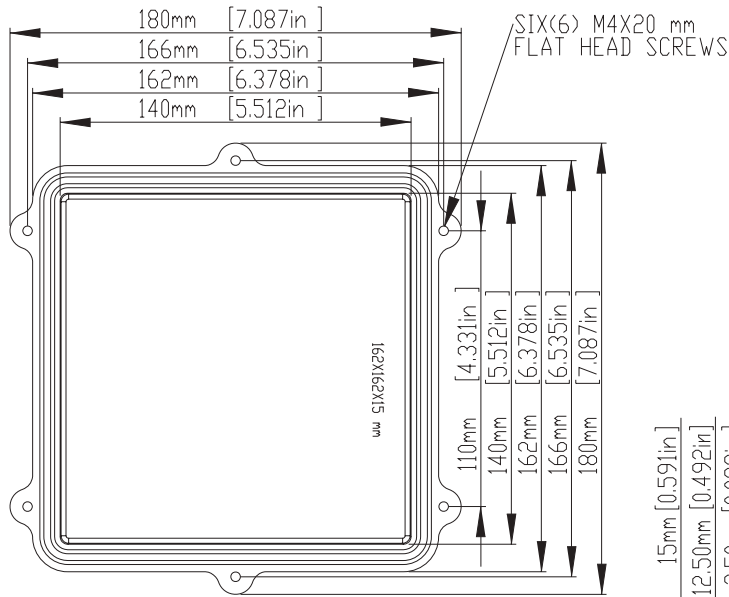

ITEM NO	DESCRIPTION	ITEM NO	DESCRIPTION	ITEM NO	DESCRIPTION
RND 455-00655	Natural Aluminium Box (without the gasket)	RND 455-00475	Grey, IP67 RATING (with the silicon & Shielded gasket)	RND 455-00617	Light Grey, IP67 RATING (with the silicon gasket)
RND 455-00598	IP67 RATING (with the silicon gasket)	RND 455-00674	Light Grey Aluminium Box (without the gasket)	RND 455-00636	Black, IP67 RATING (with the silicon gasket)
RND 455-00456	IP67 RATING (with the silicon & Shielded gasket)	RND 455-00693	Black Aluminium Box (without the gasket)		

LID