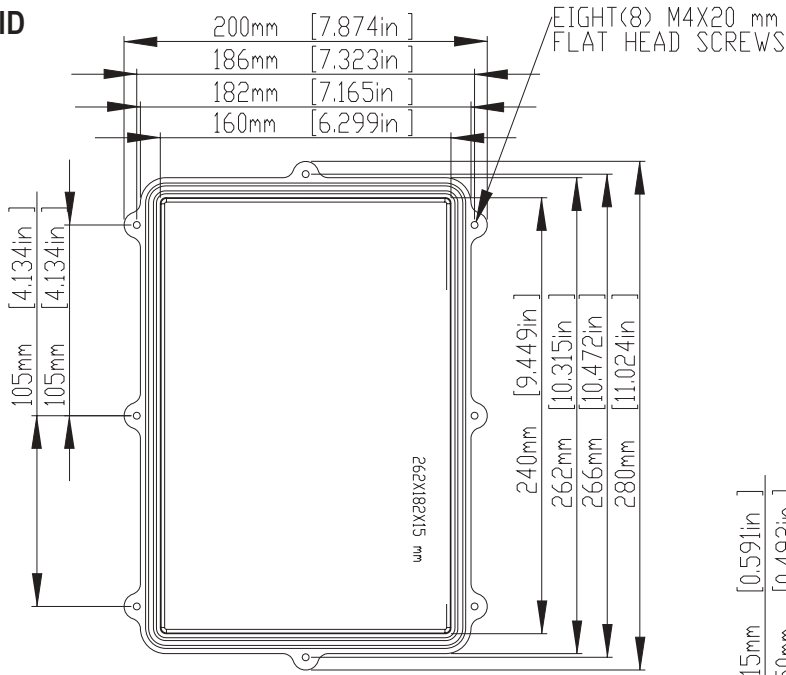

ITEM NO	DESCRIPTION	ITEM NO	DESCRIPTION
RND 455-00658	Natural Aluminium Box (without the gasket)	RND 455-00478	Grey, IP67 RATING (with the silicon & Shielded gasket)
RND 455-00601	IP67 RATING (with the silicon gasket)	RND 455-00677	Light Grey Aluminium Box (without the gasket)
RND 455-00459	IP67 RATING (with the silicon & Shielded gasket)	RND 455-00696	Black Aluminium Box (without the gasket)

ITEM NO	DESCRIPTION
RND 455-00620	Light Grey, IP67 RATING (with the silicon gasket)
RND 455-00639	Black, IP67 RATING (with the silicon gasket)

LID