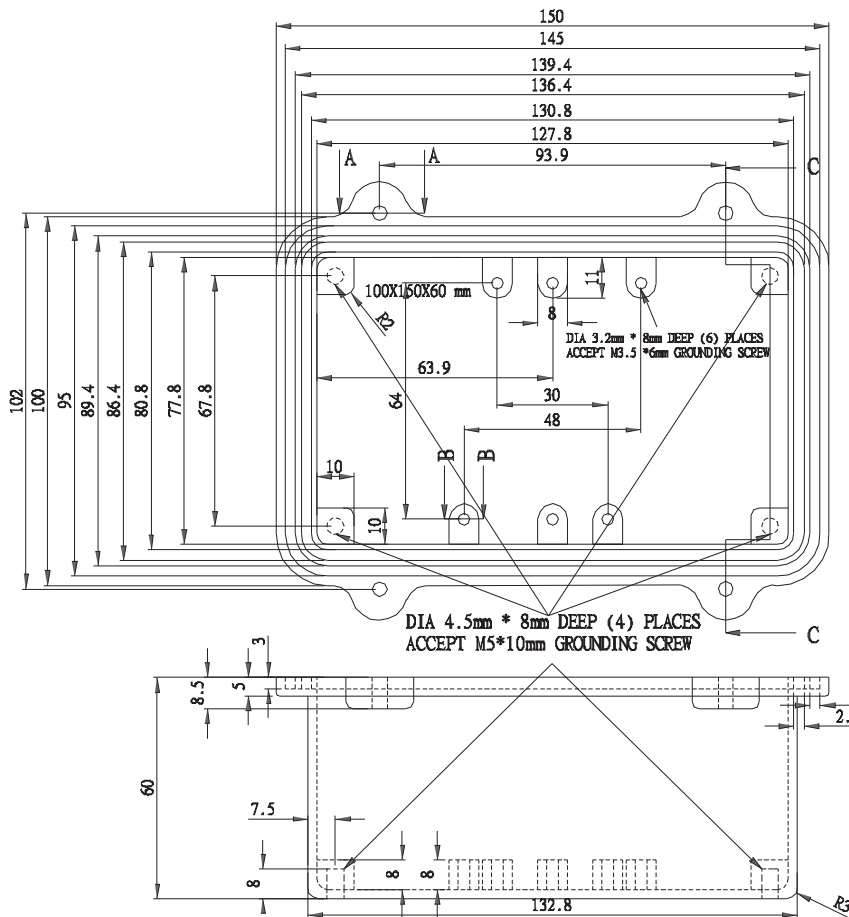

ITEM NO	DESCRIPTION
RND 455-00648	Natural Aluminium Box (without the gasket)
RND 455-00591	IP67 RATING (with the silicon gasket)
RND 455-00449	IP67 RATING (with the silicon & Shielded gasket)

ITEM NO	DESCRIPTION
RND 455-00468	Grey, IP67 RATING (with the silicon & Shielded gasket)
RND 455-00667	Light Grey Aluminium Box (without the gasket)
RND 455-00686	Black Aluminium Box (without the gasket)

ITEM NO	DESCRIPTION
RND 455-00610	Light Grey, IP67 RATING (with the silicon gasket)
RND 455-00629	Black, IP67 RATING (with the silicon gasket)

LID

1) FOUR(4) M4 x 20mm (0.787") LG. SCREWS SUPPLIED FOR ASSEMBLY OF COVER TO BODY.
2) ALL HOLE DIAMETERS HAVE ±0.10mm TOLERANCE ALL OTHER DIMENSIONS HAVE ±0.30 mm TOLERANCE

BASE