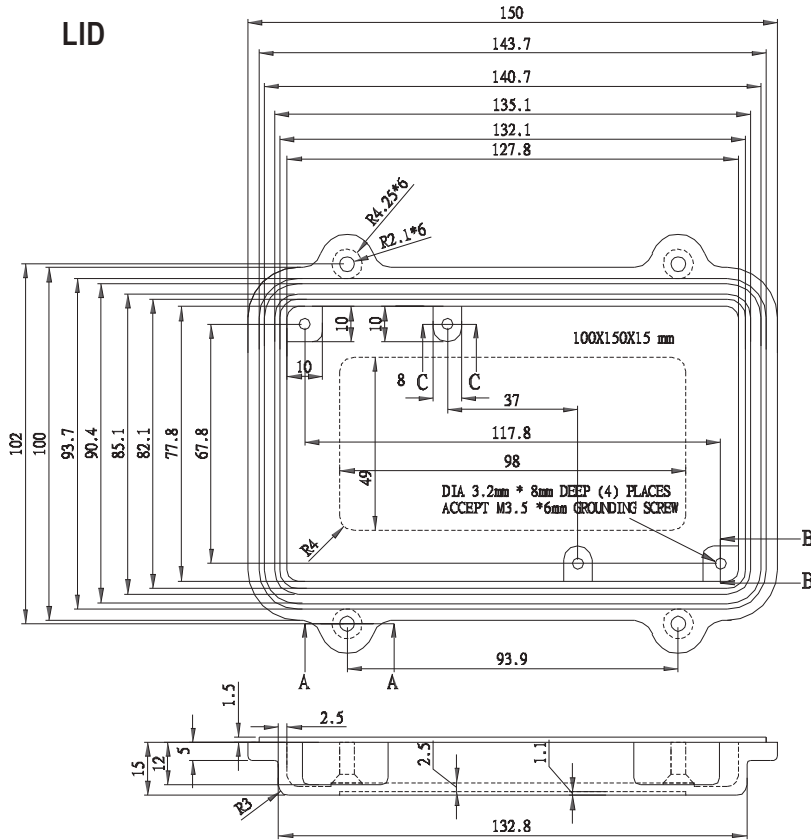

ITEM NO	DESCRIPTION
RND 455-00610	Light Grey, IP67 RATING (with the silicon gasket)
RND 455-00629	Black, IP67 RATING (with the silicon gasket)

LID

- 1) FOUR(4) M4 x 20mm (0.787") LG. SCREWS SUPPLIED FOR ASSEMBLY OF COVER TO BODY.
- 2) ALL HOLE DIAMETERS HAVE ±0.10mm TOLERANCE ALL OTHER DIMENSIONS HAVE ±0.30 mm TOLERANCE