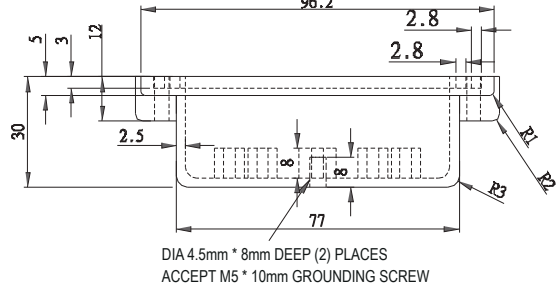

DIA 4.5mm * 8mm DEEP (2) PLACES ACCEPT M5 * 10mm GROUNDING SCREW

M4*0.7 THREAD (4) PLACES