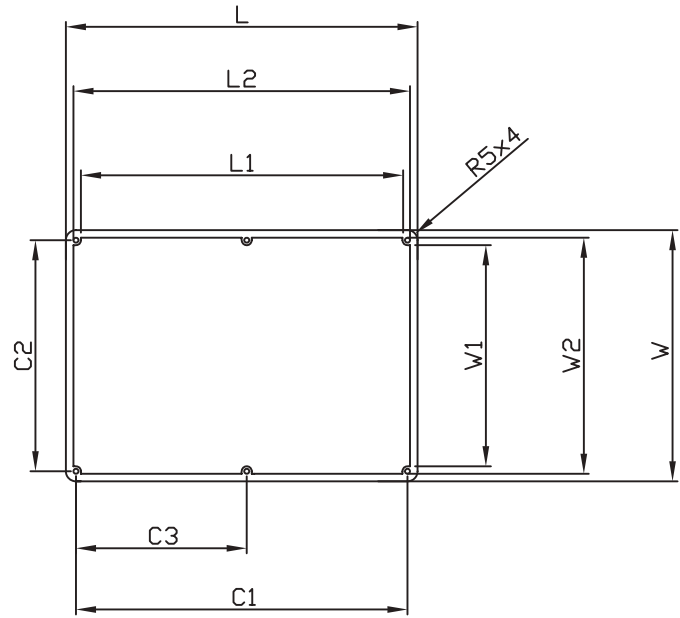

Part No.	L	W	H	C1	C2	L1	L2	W1	W2	C3	H1
RND 455-00706 / RND 455-00721	171.9	120.9	55.0	160.4	109.3	153.9	168.1	102.9	117.0	80.3	49.0
RND 455-00712 / RND 455-00727	171.9	120.9	106.0	160.4	109.3	153.8	168.0	102.8	116.9	80.3	100.1
RND 455-00698 / RND 455-00713	222.1	145.9	55.9	211.7	135.4	205.0	218.7	129.0	141.8	105.8	49.2
RND 455-00701 / RND 455-00716	222.2	146.0	106.5	211.7	135.4	205.1	218.9	129.1	141.8	105.8	100.1