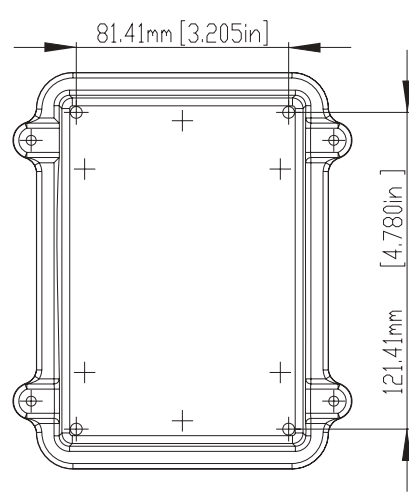

BASE

1) FOUR(4) M4 x 20mm (0.787") LG. SCREWS SUPPLIED FOR ASSEMBLY OF COVER TO BODY.
2) ALL HOLE DIAMETERS HAVE ±0.10mm TOLERANCE. ALL OTHER DIMENSIONS HAVE ±0.30 mm TOLERANCE