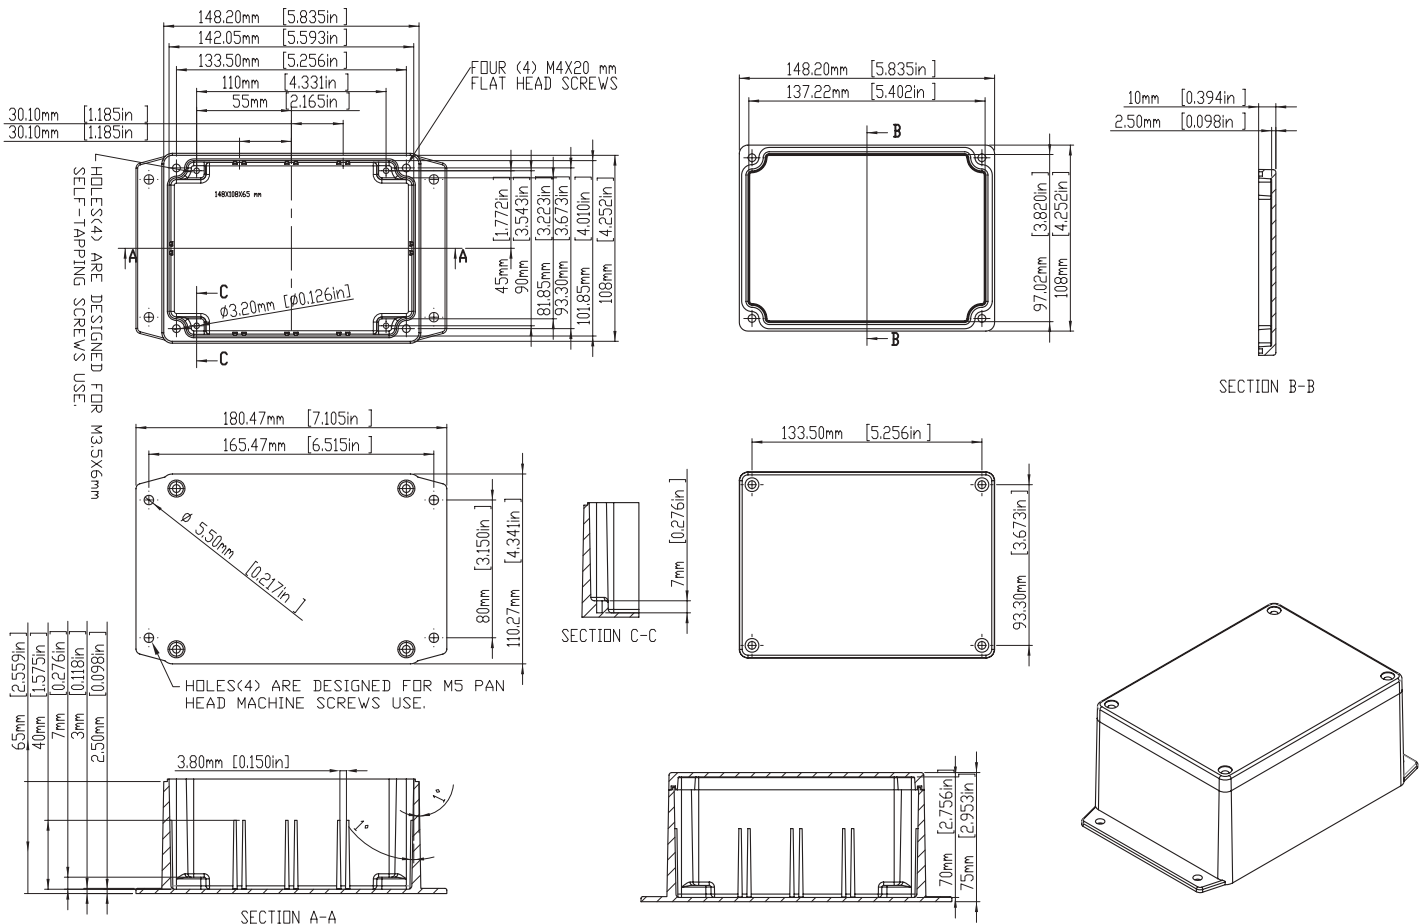

RND 455-00419 / RND 455-00433