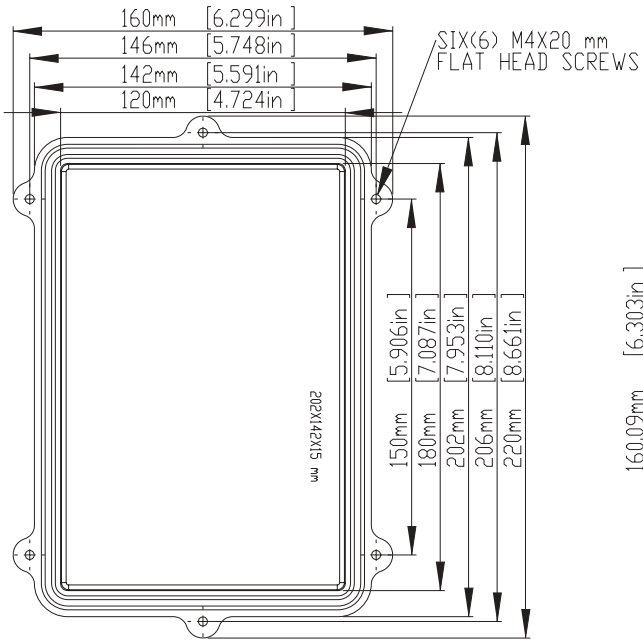

ITEM NO	DESCRIPTION
RND 455-00657	Natural Aluminium Box (without the gasket)
RND 455-00600	IP67 RATING (with the silicon gasket)
RND 455-00458	IP67 RATING (with the silicon & Shielded gasket)

ITEM NO	DESCRIPTION
RND 455-00477	Grey, IP67 RATING (with the silicon & Shielded gasket)
RND 455-00676	Light Grey Aluminium Box (without the gasket)
RND 455-00695	Black Aluminium Box (without the gasket)

ITEM NO	DESCRIPTION
RND 455-00619	Light Grey, IP67 RATING (with the silicon gasket)
RND 455-00638	Black, IP67 RATING (with the silicon gasket)

LID

SECTION A-A