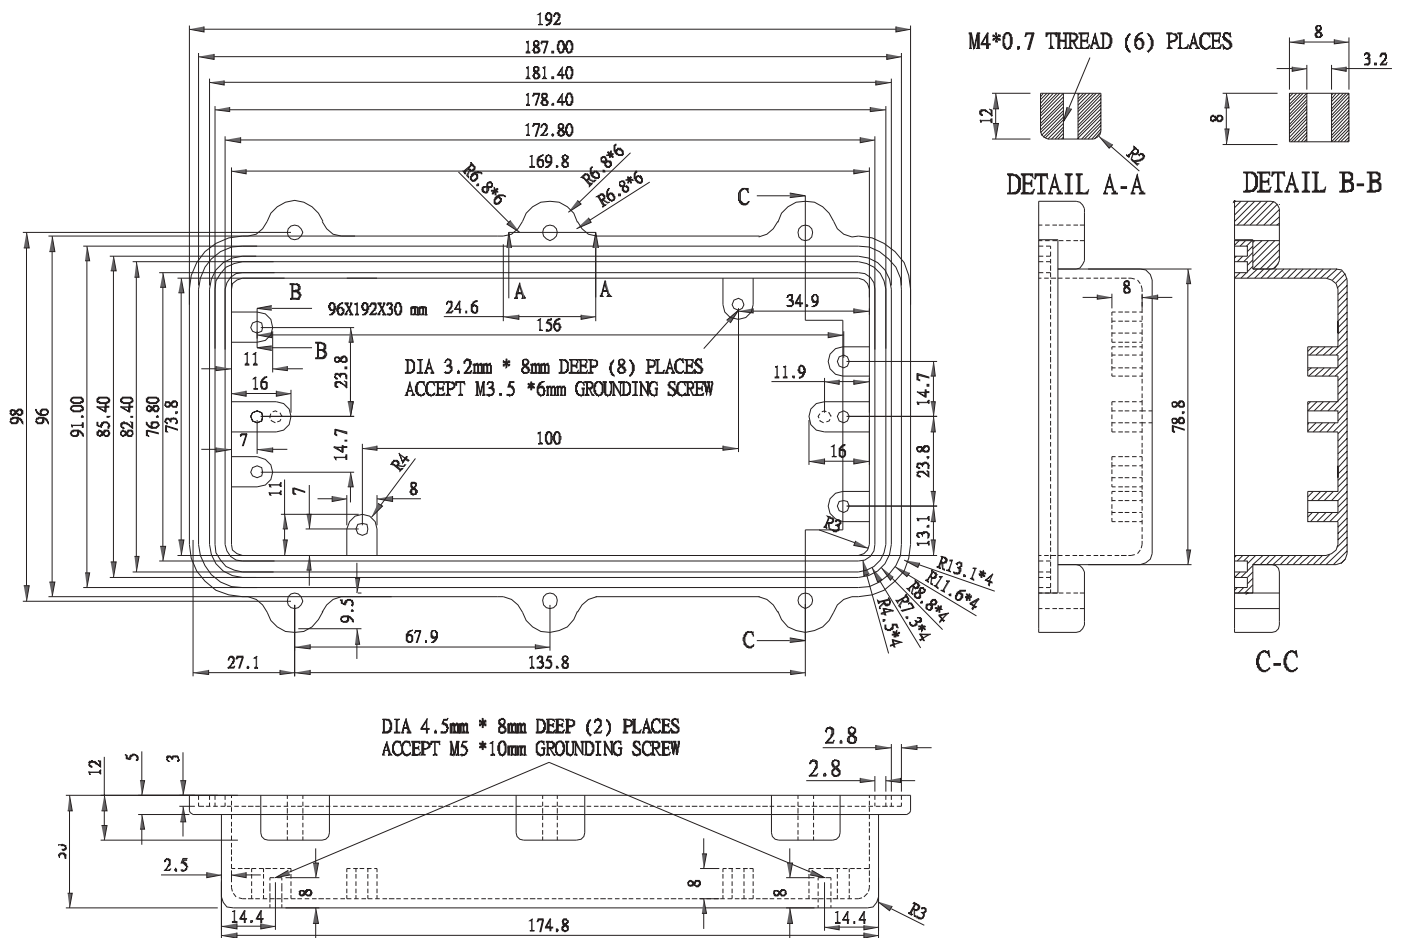

ITEM NO	DESCRIPTION	ITEM NO	DESCRIPTION	ITEM NO	DESCRIPTION
RND 455-00644	Natural Aluminium Box (without the gasket)	RND 455-00644	Grey, IP67 RATING (with the silicon & Shielded gasket)	RND 455-00606	Light Grey, IP67 RATING (with the silicon gasket)
RND 455-00587	IP67 RATING (with the silicon gasket)	RND 455-00663	Light Grey Aluminium Box (without the gasket)	RND 455-00625	Black, IP67 RATING (with the silicon gasket)
RND 455-00445	IP67 RATING (with the silicon & Shielded gasket)	RND 455-00682	Black Aluminium Box (without the gasket)		

LID

1) FOUR(4) M4 x 20mm (0.787") LG. SCREWS SUPPLIED FOR ASSEMBLY OF COVER TO BODY.
2) ALL HOLE DIAMETERS HAVE ±0.10mm TOLERANCE ALL OTHER DIMENSIONS HAVE ±0.30 mm TOLERANCE

BASE