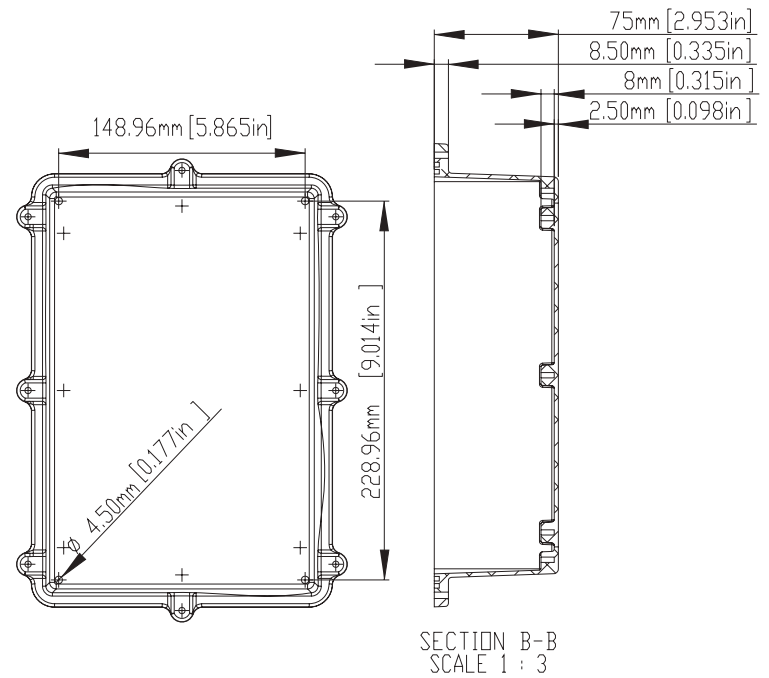

BASE

1) FOUR(4) M4 x 20mm (0.787") LG. SCREWS. SUPPLIED FOR ASSEMBLY OF COVER TO BODY.
2) ALL HOLE DIAMETERS HAVE ± 0.10 mm TOLERANCE. ALL OTHER DIMENSIONS HAVE ± 0.30 mm TOLERANCE