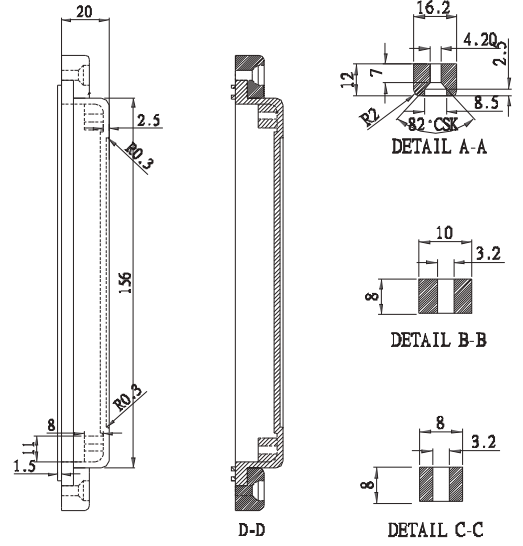

LID

- 1) FOUR(4) M4 x 20mm (0.787") LG. SCREWS SUPPLIED FOR ASSEMBLY OF COVER TO BODY.
- 2) ALL HOLE DIAMETERS HAVE ±0.10mm TOLERANCE ALL OTHER DIMENSIONS HAVE ±0.30 mm TOLERANCE

BASE

ITEM NO	DESCRIPTION	ITEM NO	DESCRIPTION	ITEM NO	DESCRIPTION
RND 455-00645	Natural Aluminium Box (without the gasket)	RND 455-00465	Grey, IP67 RATING (with the silicon gasket)	RND 455-00607	Light Grey, IP67 RATING (with the silicon gasket)
RND 455-00588	IP67 RATING (with the silicon gasket)	RND 455-00664	Light Grey Aluminium Box (without the gasket)	RND 455-00626	Black, IP67 RATING (with the silicon gasket)
RND 455-00446	IP67 RATING (with the silicon & Shielded gasket)	RND 455-00683	Black Aluminium Box (without the gasket)		

LID

- 1) FOUR(4) M4 x 20mm (0.787") LG. SCREWS SUPPLIED FOR ASSEMBLY OF COVER TO BODY.
- 2) ALL HOLE DIAMETERS HAVE ±0.10mm TOLERANCE
ALL OTHER DIMENSIONS HAVE ±0.30 mm TOLERANCE

BASE

ITEM NO	DESCRIPTION
RND 455-00647	Natural Aluminium Box (without the gasket)
RND 455-00590	IP67 RATING (with the silicon gasket)
RND 455-00448	IP67 RATING (with the silicon & Shielded gasket)