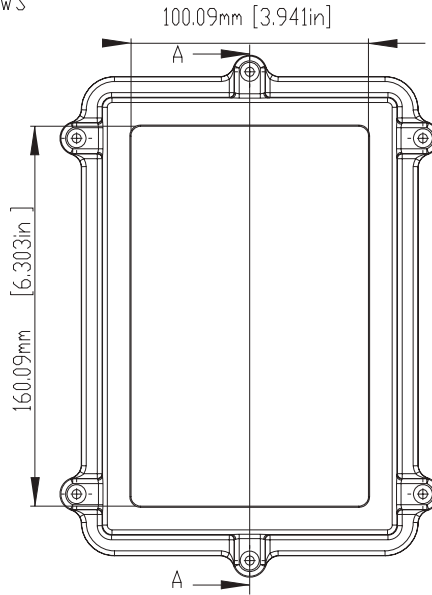

ITEM NO	DESCRIPTION
RND 455-00657	Natural Aluminium Box (without the gasket)
RND 455-00600	IP67 RATING (with the silicon gasket)
RND 455-00458	IP67 RATING (with the silicon & Shielded gasket)

ITEM NO	DESCRIPTION
RND 455-00477	Grey, IP67 RATING (with the silicon & Shielded gasket)
RND 455-00676	Light Grey Aluminium Box (without the gasket)
RND 455-00695	Black Aluminium Box (without the gasket)

ITEM NO	DESCRIPTION
RND 455-00619	Light Grey, IP67 RATING (with the silicon gasket)
RND 455-00638	Black, IP67 RATING (with the silicon gasket)

LID

SECTION A-A