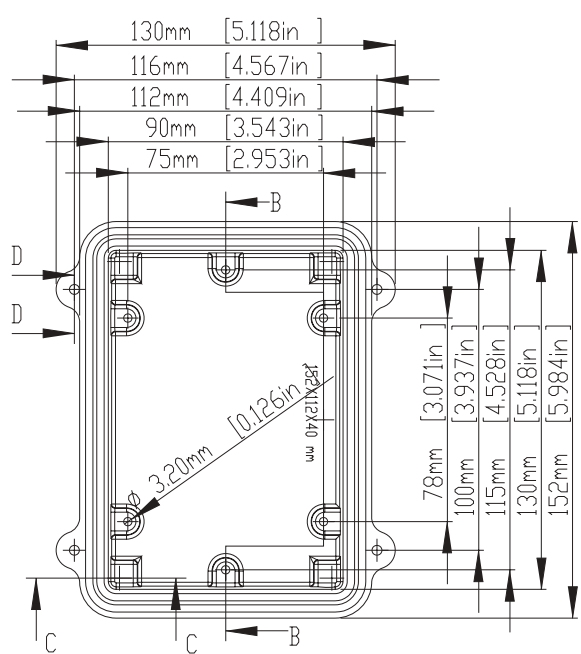

BASE

1) FOUR(4) M4 x 20mm (0.787") LG. SCREWS SUPPLIED FOR ASSEMBLY OF COVER TO BODY.
2) ALL HOLE DIAMETERS HAVE ±0.10mm TOLERANCE. ALL OTHER DIMENSIONS HAVE ±0.30 mm TOLERANCE