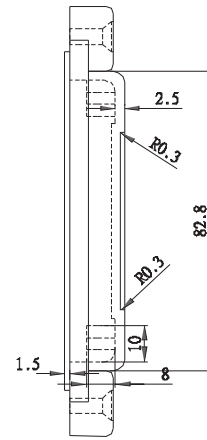

ITEM NO	DESCRIPTION
RND 455-00647	Natural Aluminium Box (without the gasket)
RND 455-00590	IP67 RATING (with the silicon gasket)
RND 455-00448	IP67 RATING (with the silicon & Shielded gasket)

ITEM NO	DESCRIPTION
RND 455-00467	Grey, IP67 RATING (with the silicon & Shielded gasket)
RND 455-00666	Light Grey Aluminium Box (without the gasket)
RND 455-00685	Black Aluminium Box (without the gasket)

ITEM NO	DESCRIPTION
RND 455-00609	Light Grey, IP67 RATING (with the silicon gasket)
RND 455-00628	Black, IP67 RATING (with the silicon gasket)