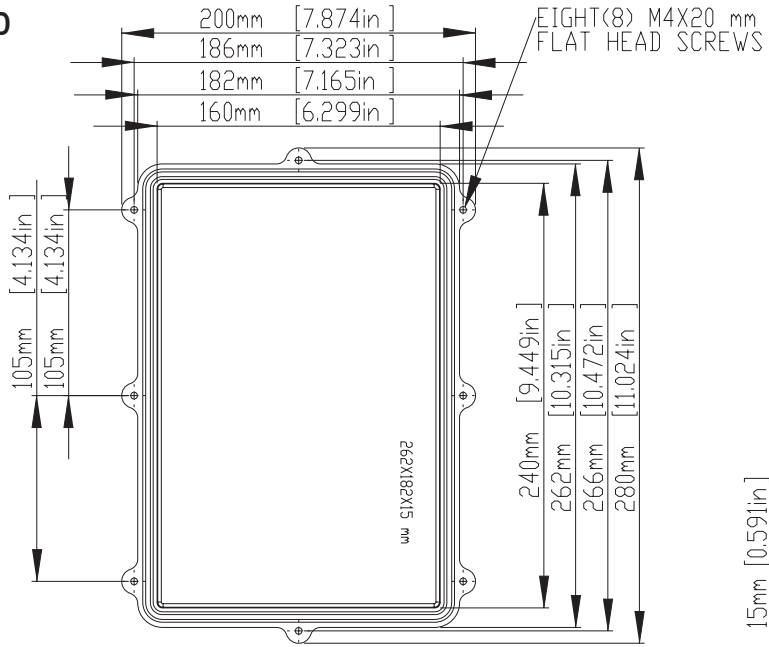

ITEM NO	DESCRIPTION	ITEM NO	DESCRIPTION	ITEM NO	DESCRIPTION
RND 455-00659	Natural Aluminium Box (without the gasket)	RND 455-00479	Grey, IP67 RATING (with the silicon & Shielded gasket)	RND 455-00621	Light Grey, IP67 RATING (with the silicon gasket)
RND 455-00602	IP67 RATING (with the silicon gasket)	RND 455-00678	Light Grey Aluminium Box (without the gasket)	RND 455-00640	Black, IP67 RATING (with the silicon gasket)
RND 455-00460	IP67 RATING (with the silicon & Shielded gasket)	RND 455-00697	Black Aluminium Box (without the gasket)		

LID