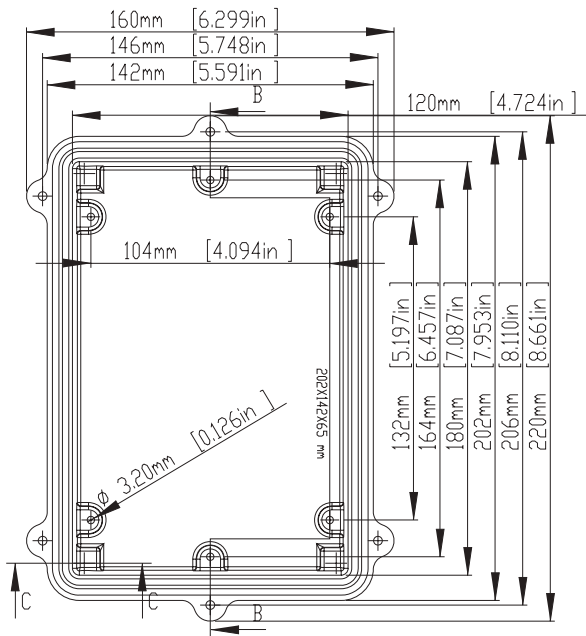

BASE

SECTION B-B