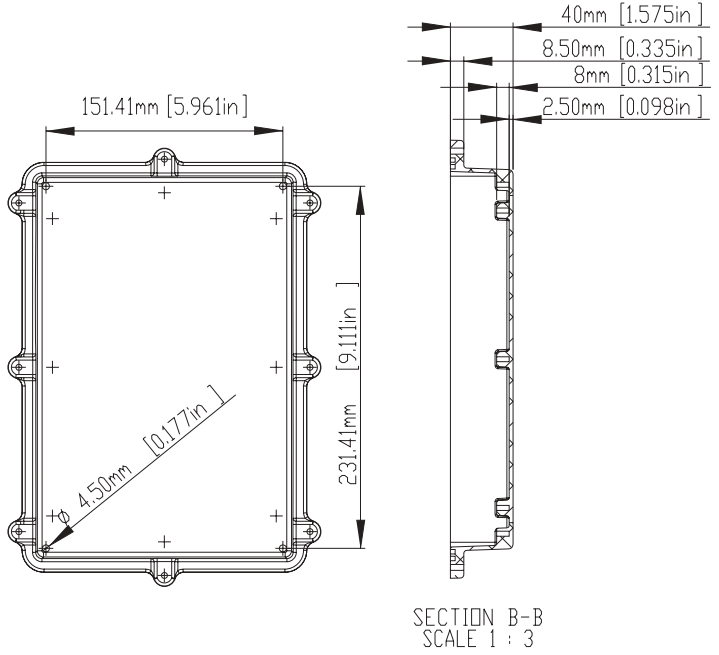

BASE

1) FOUR(4) M4 x 20mm (0.787") LG. SCREWS SUPPLIED FOR ASSEMBLY OF COVER TO BODY.
2) ALL HOLE DIAMETERS HAVE ±0.10mm TOLERANCE ALL OTHER DIMENSIONS HAVE ±0.30 mm TOLERANCE