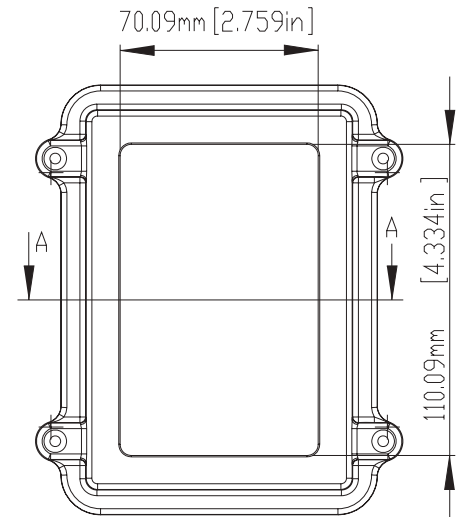

ITEM NO	DESCRIPTION	ITEM NO	DESCRIPTION	ITEM NO	DESCRIPTION
RND 455-00653	Natural Aluminium Box (without the gasket)	RND 455-00473	Grey, IP67 RATING (with the silicon & Shielded gasket)	RND 455-00615	Light Grey, IP67 RATING (with the silicon gasket)
RND 455-00596	IP67 RATING (with the silicon gasket)	RND 455-00672	Light Grey Aluminium Box (without the gasket)	RND 455-00634	Black, IP67 RATING (with the silicon gasket)
RND 455-00454	IP67 RATING (with the silicon & Shielded gasket)	RND 455-00691	Black Aluminium Box (without the gasket)		

LID