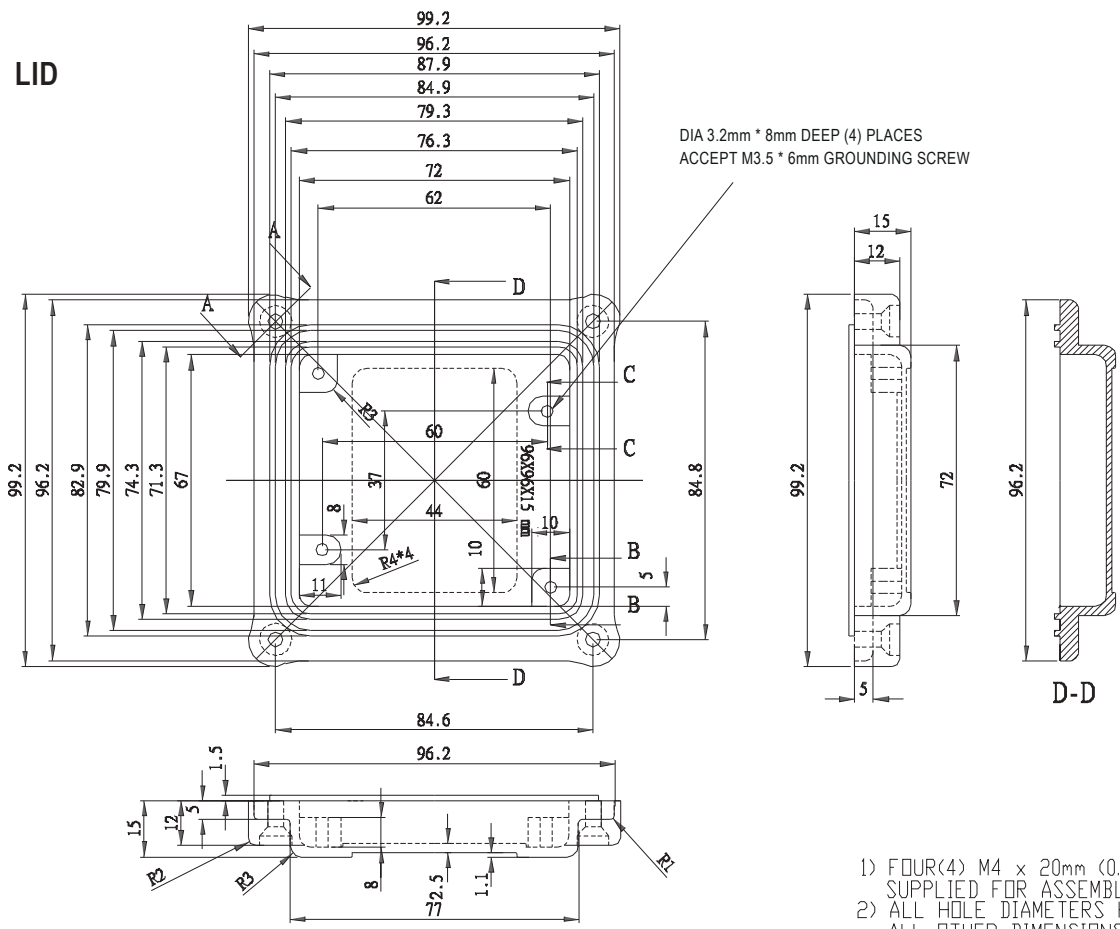

ITEM NO	DESCRIPTION	ITEM NO	DESCRIPTION	ITEM NO	DESCRIPTION
RND 455-00641	Natural Aluminium Box (without the gasket)	RND 455-00461	Grey, IP67 RATING (with the silicon gasket)	RND 455-00603	Light Grey, IP67 RATING (with the silicon gasket)
RND 455-00584	IP67 RATING (with the silicon gasket)	RND 455-00660	Light Grey Aluminium Box (without the gasket)	RND 455-00622	Black, IP67 RATING (with the silicon gasket)
RND 455-00442	IP67 RATING (with the silicon & Shielded gasket)	RND 455-00679	Black Aluminium Box (without the gasket)		

LID

1) FOUR(4) M4 x 20mm (0.787") LG. SCREWS SUPPLIED FOR ASSEMBLY OF COVER TO BODY.
2) ALL HOLE DIAMETERS HAVE ± 0.10 mm TOLERANCE ALL OTHER DIMENSIONS HAVE ± 0.30 mm TOLERANCE