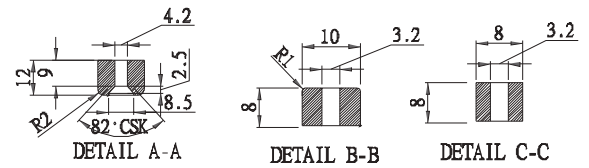

ITEM NO	DESCRIPTION
RND 455-00649	Natural Aluminium Box (without the gasket)
RND 455-00592	IP67 RATING (with the silicon gasket)
RND 455-00450	IP67 RATING (with the silicon & Shielded gasket)

ITEM NO	DESCRIPTION
RND 455-00469	Grey, IP67 RATING (with the silicon & Shielded gasket)
RND 455-00668	Light Grey Aluminium Box (without the gasket)
RND 455-00687	Black Aluminium Box (without the gasket)

ITEM NO	DESCRIPTION
RND 455-00611	Light Grey, IP67 RATING (with the silicon gasket)
RND 455-00630	Black, IP67 RATING (with the silicon gasket)

LID