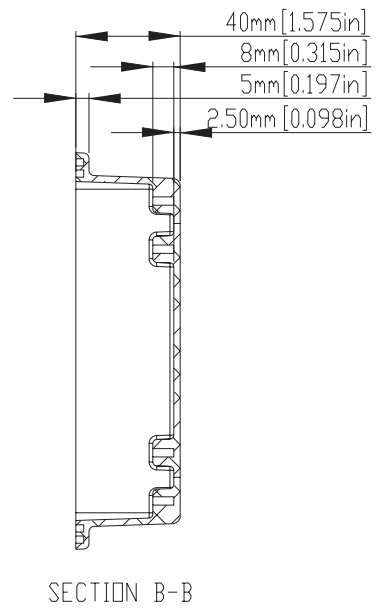

BASE

1) FOUR(4) M4 x 20mm (0.787") LG. SCREWS SUPPLIED FOR ASSEMBLY OF COVER TO BODY.
2) ALL HOLE DIAMETERS HAVE ±0.10mm TOLERANCE. ALL OTHER DIMENSIONS HAVE ±0.30 mm TOLERANCE