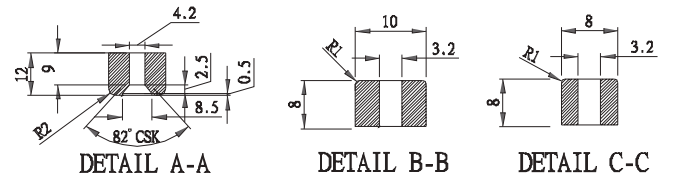

ITEM NO	DESCRIPTION
RND 455-00610	Light Grey, IP67 RATING (with the silicon gasket)
RND 455-00629	Black, IP67 RATING (with the silicon gasket)

LID

- 1) FOUR(4) M4 x 20mm (0.787") LG. SCREWS SUPPLIED FOR ASSEMBLY OF COVER TO BODY.
- 2) ALL HOLE DIAMETERS HAVE ±0.10mm TOLERANCE ALL OTHER DIMENSIONS HAVE ±0.30 mm TOLERANCE