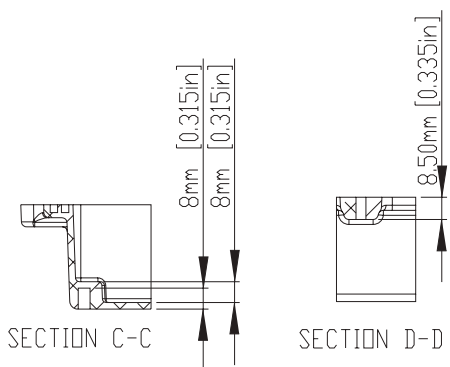

BASE

1) FOUR(4) M4 x 20mm (0.787") LG. SCREWS SUPPLIED FOR ASSEMBLY OF COVER TO BODY.
2) ALL HOLE DIAMETERS HAVE ±0.10mm TOLERANCE. ALL OTHER DIMENSIONS HAVE ±0.30 mm TOLERANCE