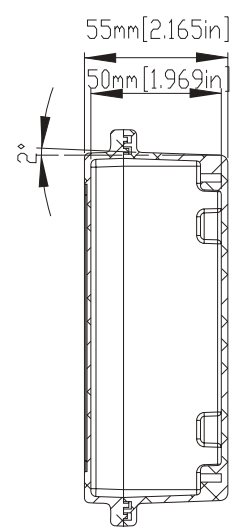

BASE

1) FOUR(4) M4 x 20mm (0.787") LG. SCREWS SUPPLIED FOR ASSEMBLY OF COVER TO BODY.
2) ALL HOLE DIAMETERS HAVE ±0.10mm TOLERANCE. ALL OTHER DIMENSIONS HAVE ±0.30 mm TOLERANCE