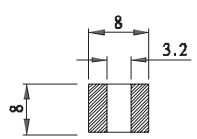

LID

DETAIL A-A

DETAIL B-B

DETAIL C-C

- 1) FOUR(4) M4 x 20mm (0.787") LG. SCREWS SUPPLIED FOR ASSEMBLY OF COVER TO BODY.
- 2) ALL HOLE DIAMETERS HAVE ± 0.10 mm TOLERANCE ALL OTHER DIMENSIONS HAVE ± 0.30 mm TOLERANCE