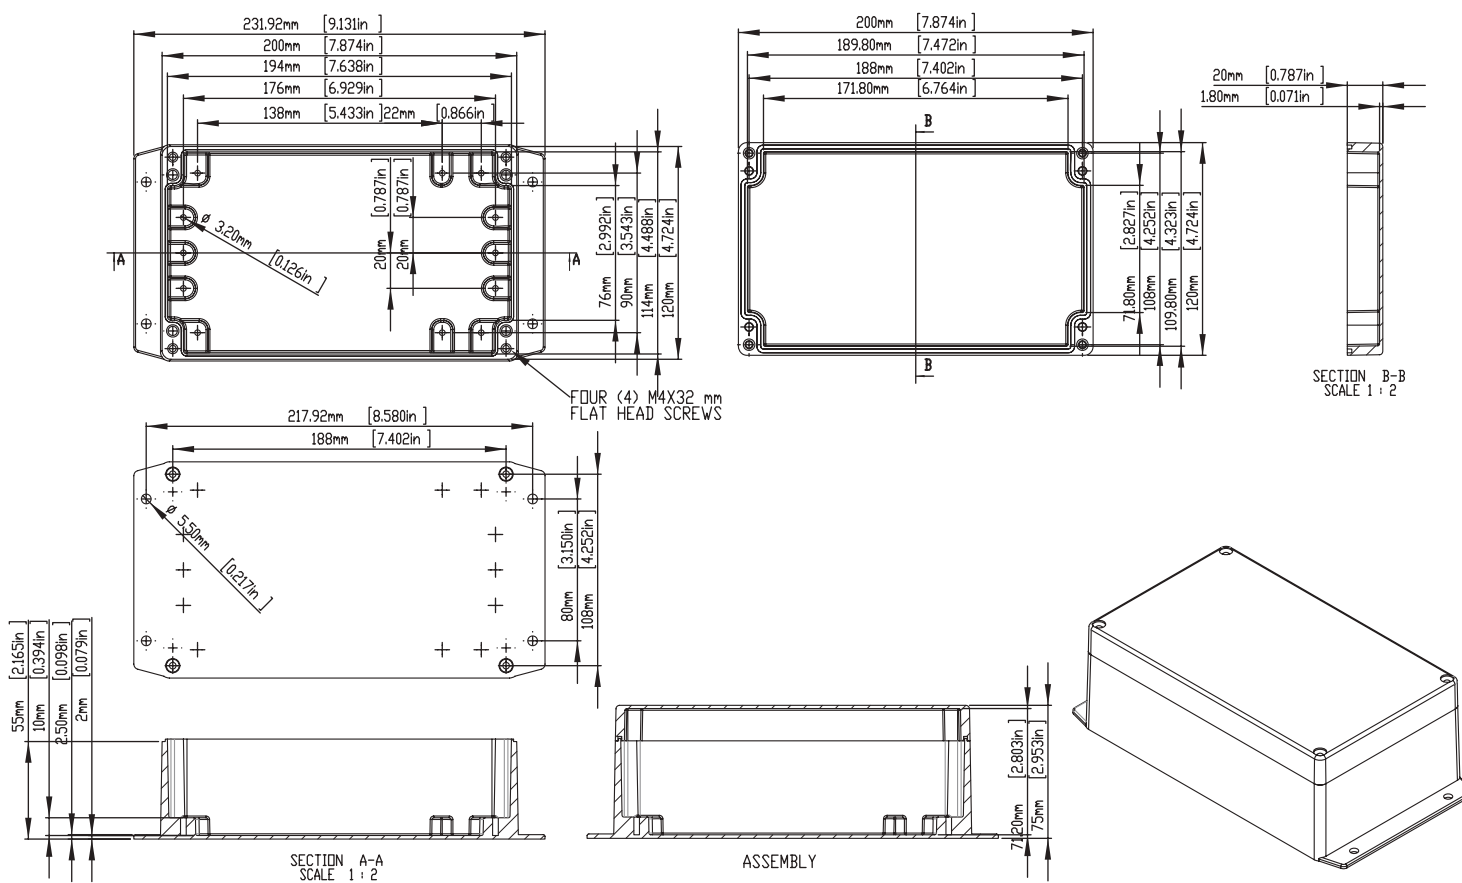

RND 455-00427 / RND 455-00441