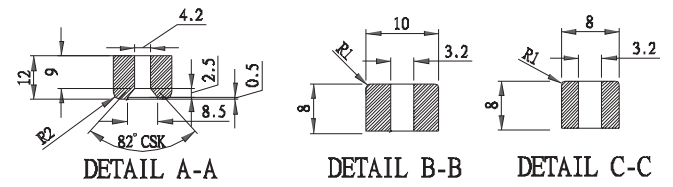

ITEM NO	DESCRIPTION
RND 455-00647	Natural Aluminium Box (without the gasket)
RND 455-00590	IP67 RATING (with the silicon gasket)
RND 455-00448	IP67 RATING (with the silicon & Shielded gasket)

ITEM NO	DESCRIPTION
RND 455-00467	Grey, IP67 RATING (with the silicon & Shielded gasket)
RND 455-00666	Light Grey Aluminium Box (without the gasket)
RND 455-00685	Black Aluminium Box (without the gasket)

ITEM NO	DESCRIPTION
RND 455-00609	Light Grey, IP67 RATING (with the silicon gasket)
RND 455-00628	Black, IP67 RATING (with the silicon gasket)