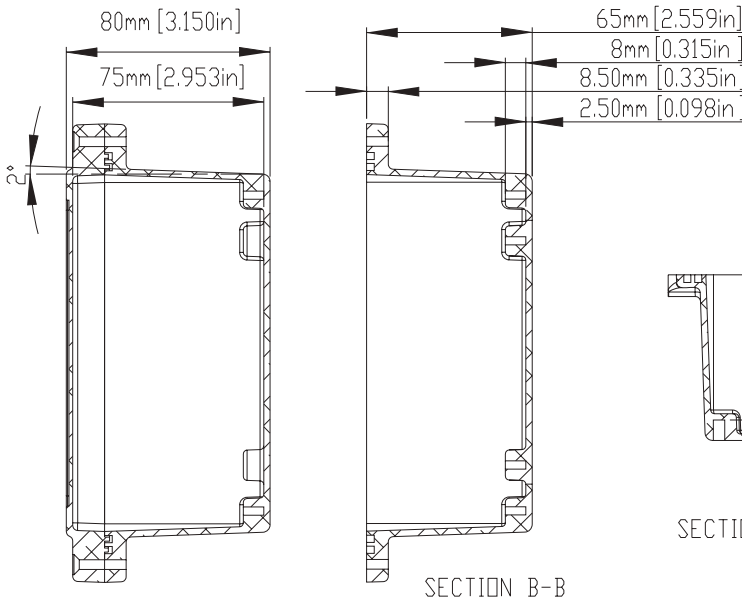

BASE

1) FOUR(4) M4 x 20mm (0.787") LG. SCREWS SUPPLIED FOR ASSEMBLY OF COVER TO BODY.
2) ALL HOLE DIAMETERS HAVE ± 0.10 mm TOLERANCE ALL OTHER DIMENSIONS HAVE ± 0.30 mm TOLERANCE