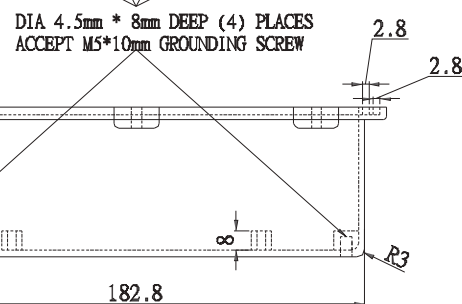

ITEM NO	DESCRIPTION
RND 455-00650	Natural Aluminium Box (without the gasket)
RND 455-00593	IP67 RATING (with the silicon gasket)
RND 455-00451	IP67 RATING (with the silicon & Shielded gasket)

ITEM NO	DESCRIPTION
RND 455-00470	Grey, IP67 RATING (with the silicon & Shielded gasket)
RND 455-00669	Light Grey Aluminium Box (without the gasket)
RND 455-00688	Black Aluminium Box (without the gasket)

ITEM NO	DESCRIPTION
RND 455-00612	Light Grey, IP67 RATING (with the silicon gasket)
RND 455-00631	Black, IP67 RATING (with the silicon gasket)

LID

1) FOUR(4) M4 x 20mm (0.787") LG. SCREWS SUPPLIED FOR ASSEMBLY OF COVER TO BODY.
2) ALL HOLE DIAMETERS HAVE ±0.10mm TOLERANCE. ALL OTHER DIMENSIONS HAVE ±0.30 mm TOLERANCE

BASE