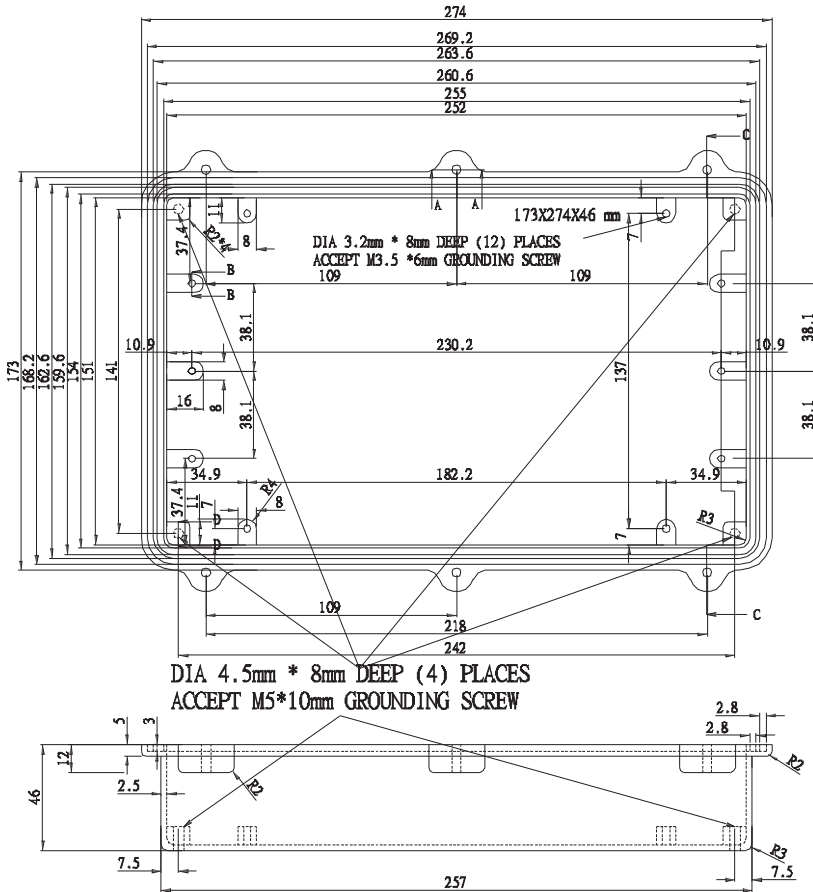

ITEM NO	DESCRIPTION	ITEM NO	DESCRIPTION	ITEM NO	DESCRIPTION
RND 455-00645	Natural Aluminium Box (without the gasket)	RND 455-00465	Grey, IP67 RATING (with the silicon gasket)	RND 455-00607	Light Grey, IP67 RATING (with the silicon gasket)
RND 455-00588	IP67 RATING (with the silicon gasket)	RND 455-00664	Light Grey Aluminium Box (without the gasket)	RND 455-00626	Black, IP67 RATING (with the silicon gasket)
RND 455-00446	IP67 RATING (with the silicon & Shielded gasket)	RND 455-00683	Black Aluminium Box (without the gasket)		

LID

1) FOUR(4) M4 x 20mm (0.787") LG. SCREWS SUPPLIED FOR ASSEMBLY OF COVER TO BODY.
2) ALL HOLE DIAMETERS HAVE ±0.10mm TOLERANCE
  ALL OTHER DIMENSIONS HAVE ±0.30 mm TOLERANCE

BASE