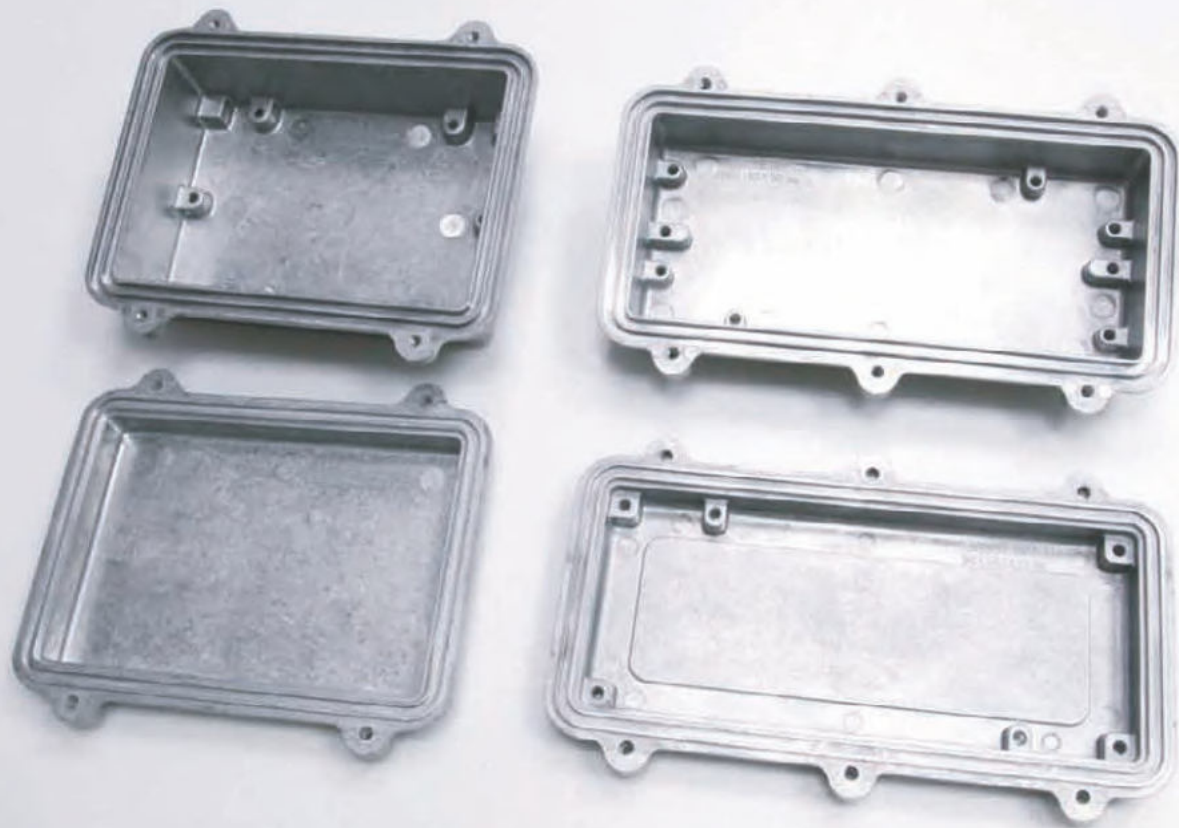

ISO VIEW
1:4

IP67 DIE-CAST Aluminium Boxes with Dual Conductive and Continuous Silicon Gasket

PRODUCT INFORMATION

- Material: Aluminium alloy ADC-12 to Japan (JIS)
- Wall mounting holes and fixing screws are outside the sealing area for real sealing
- Protection. M4 countersunk stainless screws are included to seize the cover and the body.
- With continuous silicon gasket to meet IP67 rating of waterproof and dust.
- With conductive gasket for perfect EMI shielding protection.
- Die-casting mounting bracket (RND 455-00480) is available.

Natural Aluminium Alloy Enclosures

PRODUCT INFORMATION

- Material: Aluminium alloy ADC-12 to Japan (JIS)
- Wall mounting holes and fixing screws are outside the sealing area for real sealing Protection.
- M4 countersunk stainless screws are included to seize the cover and the body.