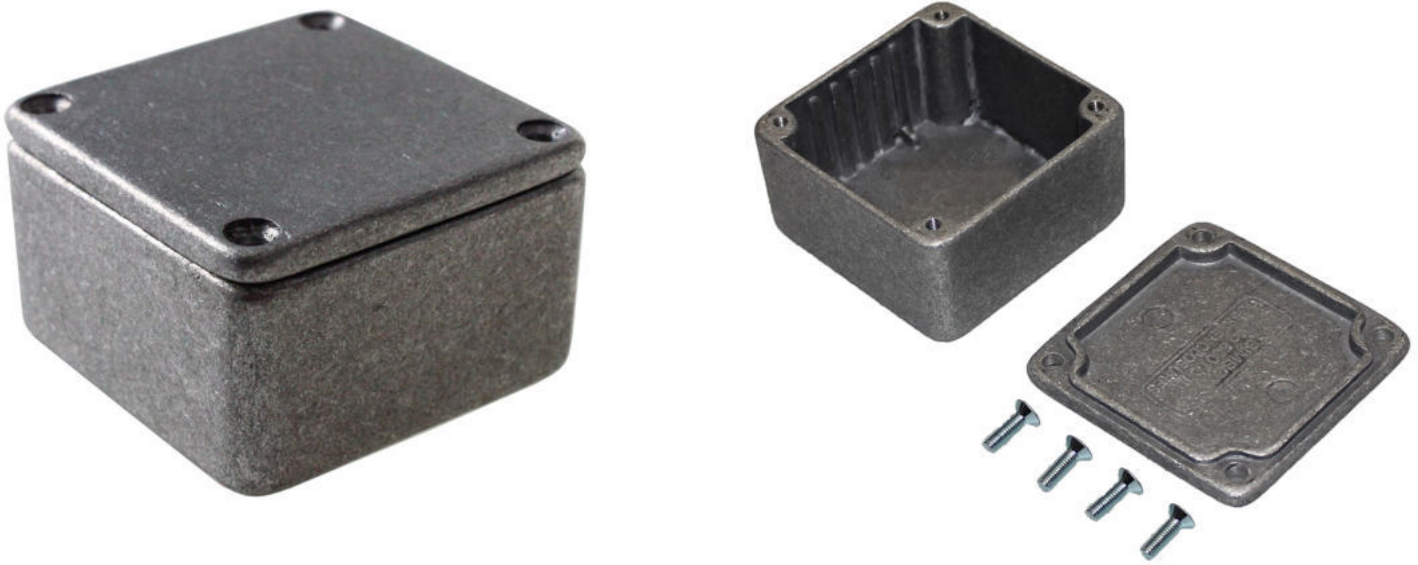

Metallic Enclosures

Industrial Electronics IP54 Aluminium Enclosure

PRODUCT INFORMATION

- Highly durable robust aluminium diecast boxes with RFI shielding properties.
- Diecast aluminium
- Lid mounted by four M3 machine screws
- Temperature resistant up to 260 degrees C (without gasket)
- Highly Durable and shock resistant
- Vertical guides for PCB fixing
- Designed to meet the requirements of IP54
- Or additionally, IP65 with the gasket accessory