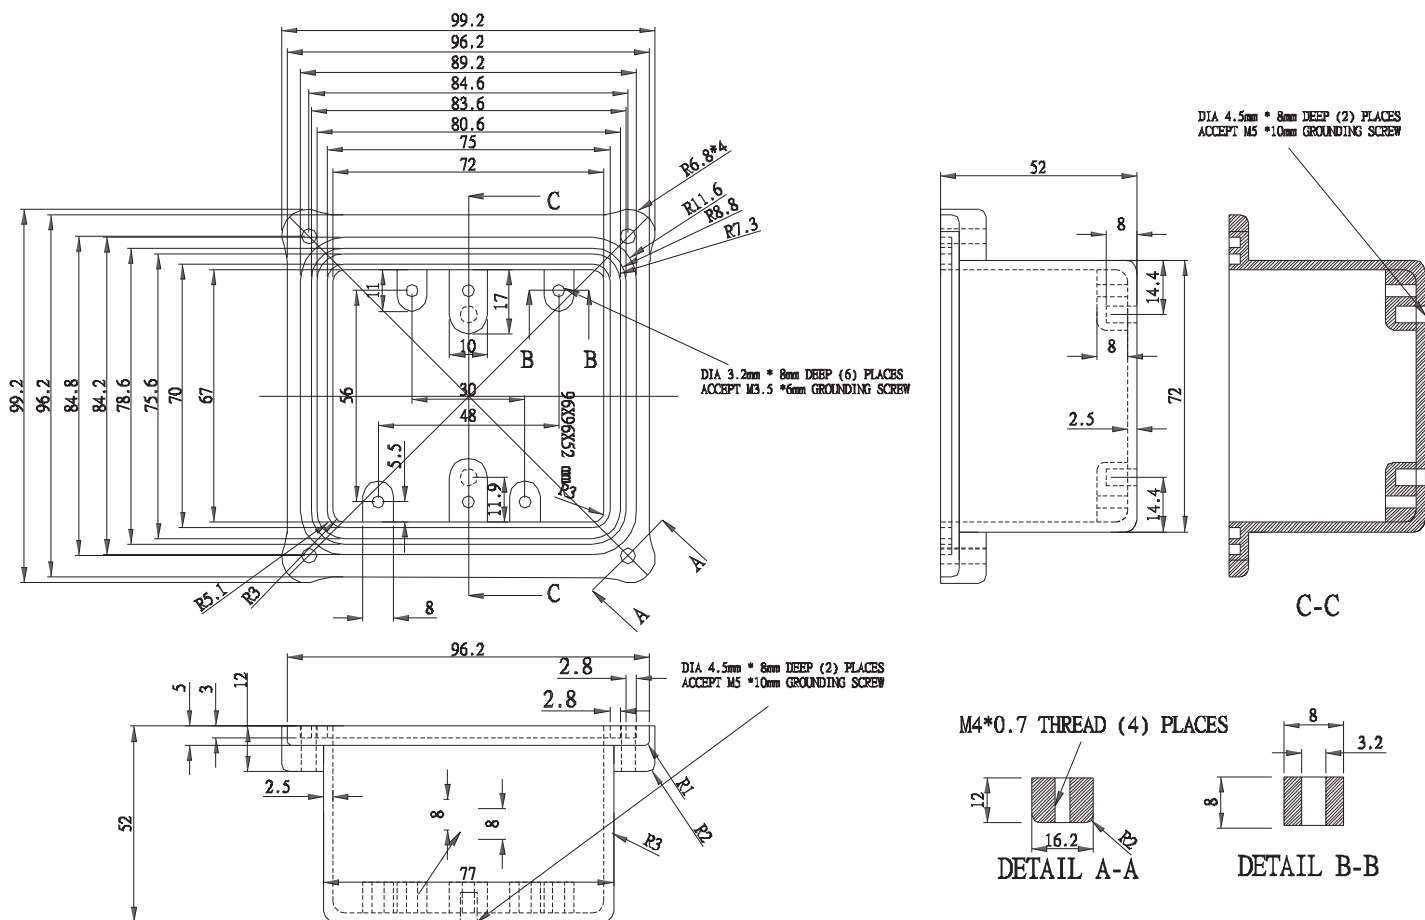

ITEM NO	DESCRIPTION
RND 455-00642	Natural Aluminium Box (without the gasket)
RND 455-00585	IP67 RATING (with the silicon gasket)
RND 455-00443	IP67 RATING (with the silicon & Shielded gasket)

ITEM NO	DESCRIPTION
RND 455-00462	Grey, IP67 RATING (with the silicon gasket)
RND 455-00661	Light Grey Aluminium Box (without the gasket)
RND 455-00680	Black Aluminium Box (without the gasket)

ITEM NO	DESCRIPTION
RND 455-00604	Light Grey, IP67 RATING (with the silicon gasket)
RND 455-00623	Black, IP67 RATING (with the silicon gasket)

1. FOUR(4) M4 x 20mm (0.787") LG. SCREWS SUPPLIED FOR ASSEMBLY OF COVER TO BODY.
2. ALL HOLE DIAMETERS HAVE ±0.10mm TOLERANCE ALL OTHER DIMENSIONS HAVE ±0.30 mm TOLERANCE

BASE