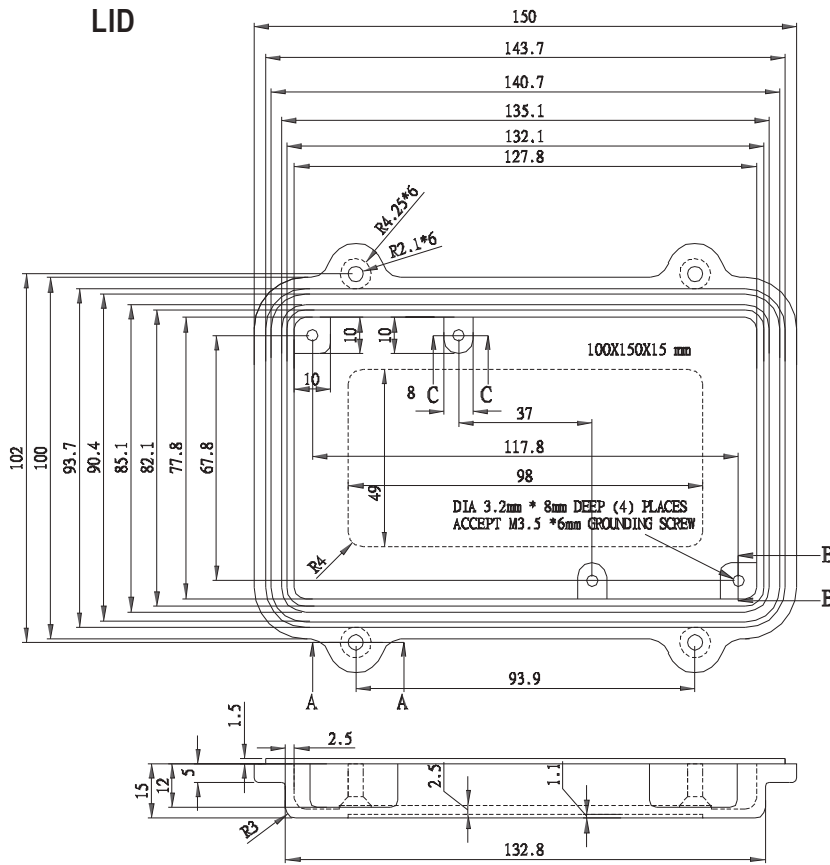

ITEM NO	DESCRIPTION
RND 455-00647	Natural Aluminium Box (without the gasket)
RND 455-00590	IP67 RATING (with the silicon gasket)
RND 455-00448	IP67 RATING (with the silicon & Shielded gasket)

ITEM NO	DESCRIPTION
RND 455-00467	Grey, IP67 RATING (with the silicon & Shielded gasket)
RND 455-00666	Light Grey Aluminium Box (without the gasket)
RND 455-00685	Black Aluminium Box (without the gasket)

ITEM NO	DESCRIPTION
RND 455-00609	Light Grey, IP67 RATING (with the silicon gasket)
RND 455-00628	Black, IP67 RATING (with the silicon gasket)