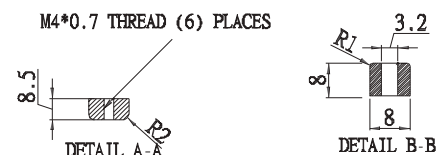

ITEM NO	DESCRIPTION
RND 455-00650	Natural Aluminium Box (without the gasket)
RND 455-00593	IP67 RATING (with the silicon gasket)
RND 455-00451	IP67 RATING (with the silicon & Shielded gasket)

ITEM NO	DESCRIPTION
RND 455-00470	Grey, IP67 RATING (with the silicon & Shielded gasket)
RND 455-00669	Light Grey Aluminium Box (without the gasket)
RND 455-00688	Black Aluminium Box (without the gasket)

ITEM NO	DESCRIPTION
RND 455-00612	Light Grey, IP67 RATING (with the silicon gasket)
RND 455-00631	Black, IP67 RATING (with the silicon gasket)

LID

1) FOUR(4) M4 x 20mm (0.787") LG. SCREWS SUPPLIED FOR ASSEMBLY OF COVER TO BODY.
2) ALL HOLE DIAMETERS HAVE ±0.10mm TOLERANCE. ALL OTHER DIMENSIONS HAVE ±0.30 mm TOLERANCE

BASE