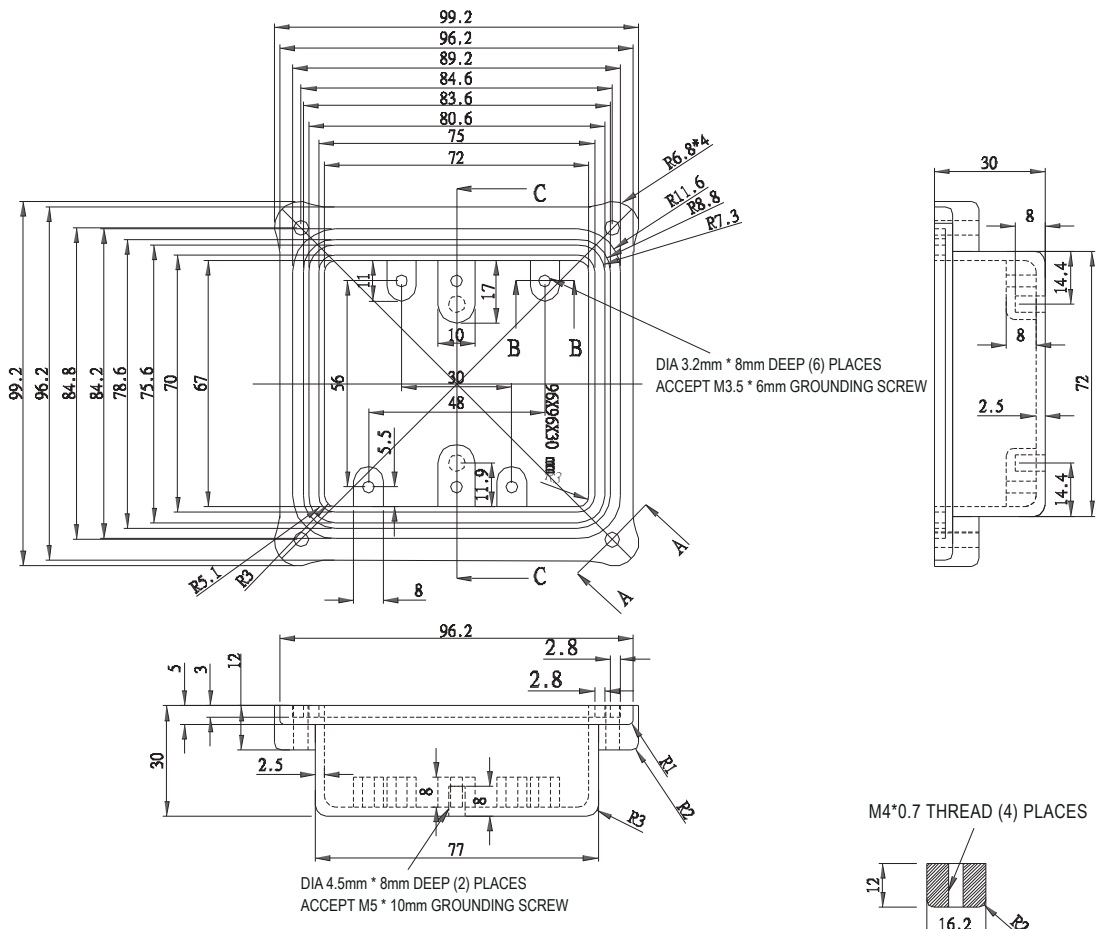

DETAIL A-A

BASE

DIA 4.5mm * 8mm DEEP (2) PLACES ACCEPT M5 * 10mm GROUNDING SCREW