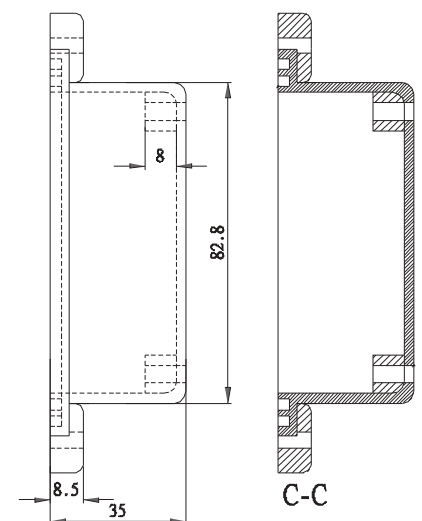

ITEM NO	DESCRIPTION
RND 455-00647	Natural Aluminium Box (without the gasket)
RND 455-00590	IP67 RATING (with the silicon gasket)
RND 455-00448	IP67 RATING (with the silicon & Shielded gasket)

ITEM NO	DESCRIPTION
RND 455-00467	Grey, IP67 RATING (with the silicon & Shielded gasket)
RND 455-00666	Light Grey Aluminium Box (without the gasket)
RND 455-00685	Black Aluminium Box (without the gasket)

ITEM NO	DESCRIPTION
RND 455-00609	Light Grey, IP67 RATING (with the silicon gasket)
RND 455-00628	Black, IP67 RATING (with the silicon gasket)

1) FOUR(4) M4 x 20mm (0.787") LG. SCREWS SUPPLIED FOR ASSEMBLY OF COVER TO BODY.
2) ALL HOLE DIAMETERS HAVE ±0.10mm TOLERANCE ALL OTHER DIMENSIONS HAVE ±0.30 mm TOLERANCE

BASE