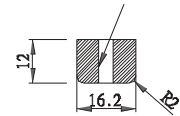

BASE

DIA 4.5mm * 8mm DEEP (2) PLACES ACCEPT M5 * 10mm GROUNDING SCREW

C-C

DIA 4.5mm * 8mm DEEP (2) PLACES ACCEPT M5 * 10mm GROUNDING SCREW

M4*0.7 THREAD (4) PLACES

DETAIL A-A

DETAIL B-B

ITEM NO	DESCRIPTION
RND 455-00642	Natural Aluminium Box (without the gasket)
RND 455-00585	IP67 RATING (with the silicon gasket)
RND 455-00443	IP67 RATING (with the silicon & Shielded gasket)