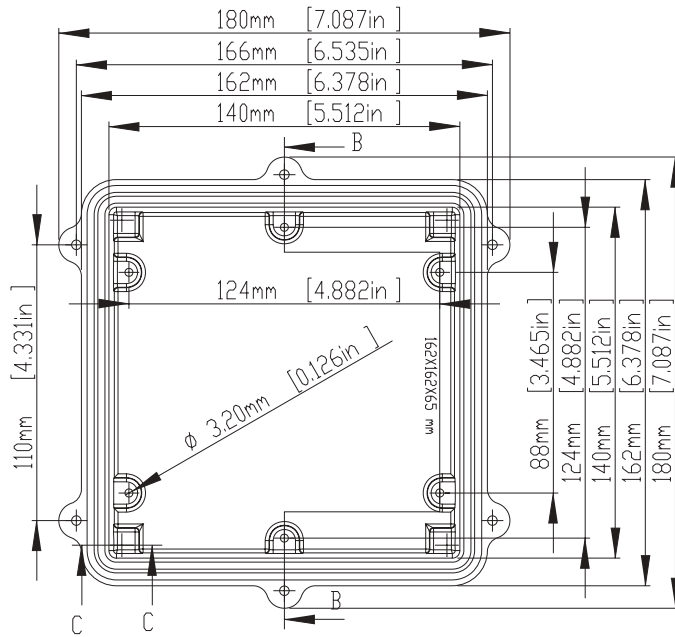

BASE

1) FOUR(4) M4 x 20mm (0.787") LG. SCREWS SUPPLIED FOR ASSEMBLY OF COVER TO BODY.
2) ALL HOLE DIAMETERS HAVE ± 0.10 mm TOLERANCE ALL OTHER DIMENSIONS HAVE ± 0.30 mm TOLERANCE