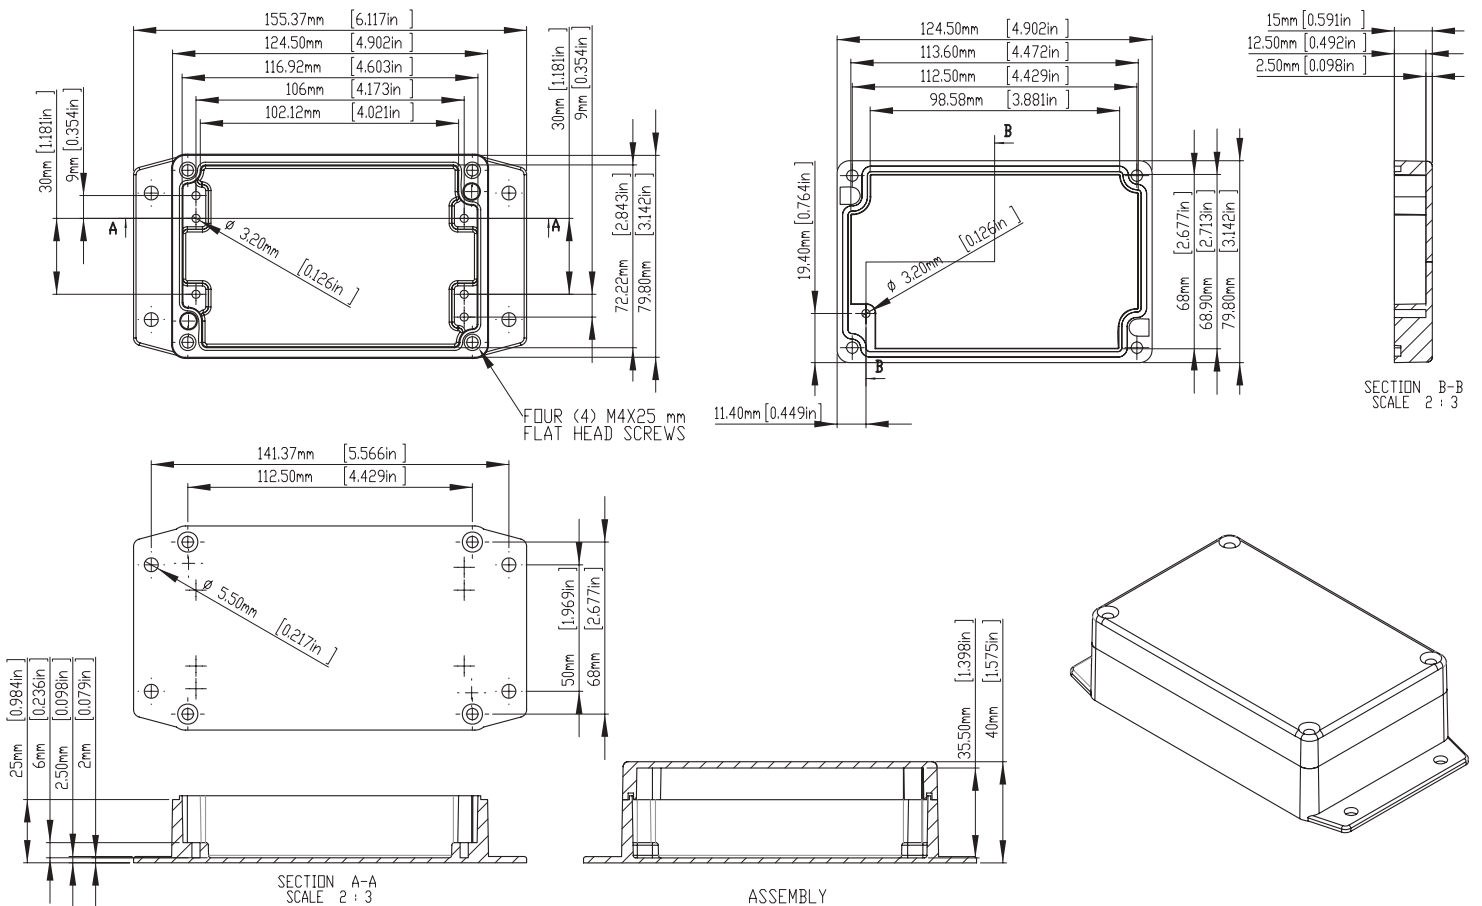

RND 455-00423 / RND 455-00437