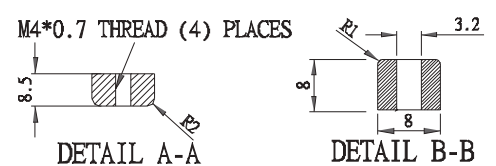

ITEM NO	DESCRIPTION
RND 455-00647	Natural Aluminium Box (without the gasket)
RND 455-00590	IP67 RATING (with the silicon gasket)
RND 455-00448	IP67 RATING (with the silicon & Shielded gasket)

ITEM NO	DESCRIPTION
RND 455-00467	Grey, IP67 RATING (with the silicon & Shielded gasket)
RND 455-00666	Light Grey Aluminium Box (without the gasket)
RND 455-00685	Black Aluminium Box (without the gasket)

ITEM NO	DESCRIPTION
RND 455-00609	Light Grey, IP67 RATING (with the silicon gasket)
RND 455-00628	Black, IP67 RATING (with the silicon gasket)

1) FOUR(4) M4 x 20mm (0.787") LG. SCREWS SUPPLIED FOR ASSEMBLY OF COVER TO BODY.
2) ALL HOLE DIAMETERS HAVE ±0.10mm TOLERANCE ALL OTHER DIMENSIONS HAVE ±0.30 mm TOLERANCE

BASE