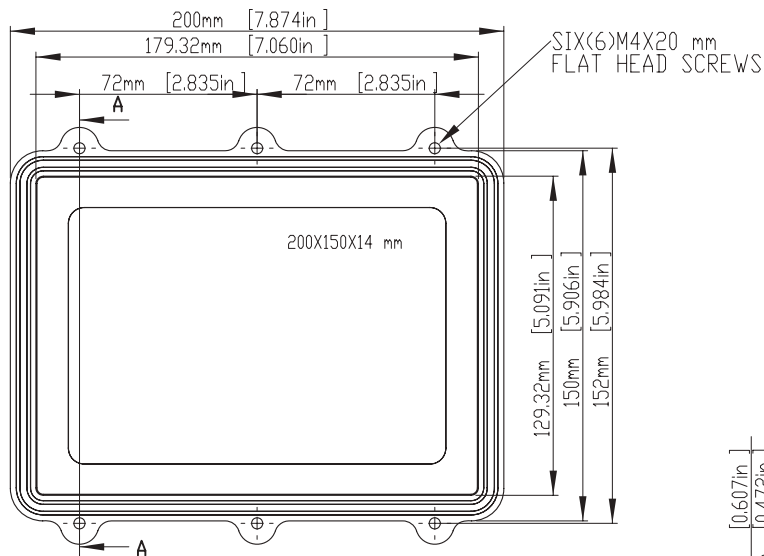

ITEM NO	DESCRIPTION	ITEM NO	DESCRIPTION	ITEM NO	DESCRIPTION
RND 455-00651	Natural Aluminium Box (without the gasket)	RND 455-00471	Grey, IP67 RATING (with the silicon & Shielded gasket)	RND 455-00613	Light Grey, IP67 RATING (with the silicon gasket)
RND 455-00594	IP67 RATING (with the silicon gasket)	RND 455-00670	Light Grey Aluminium Box (without the gasket)	RND 455-00632	Black, IP67 RATING (with the silicon gasket)
RND 455-00452	IP67 RATING (with the silicon & Shielded gasket)	RND 455-00689	Black Aluminium Box (without the gasket)		

LID