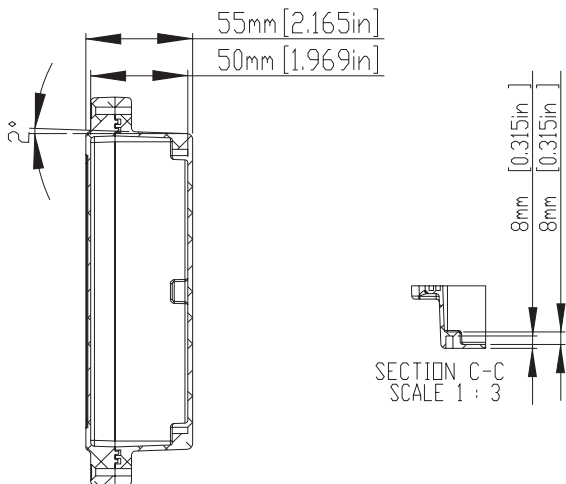

BASE

1) FOUR(4) M4 x 20mm (0.787") LG. SCREWS SUPPLIED FOR ASSEMBLY OF COVER TO BODY.
2) ALL HOLE DIAMETERS HAVE ±0.10mm TOLERANCE ALL OTHER DIMENSIONS HAVE ±0.30 mm TOLERANCE