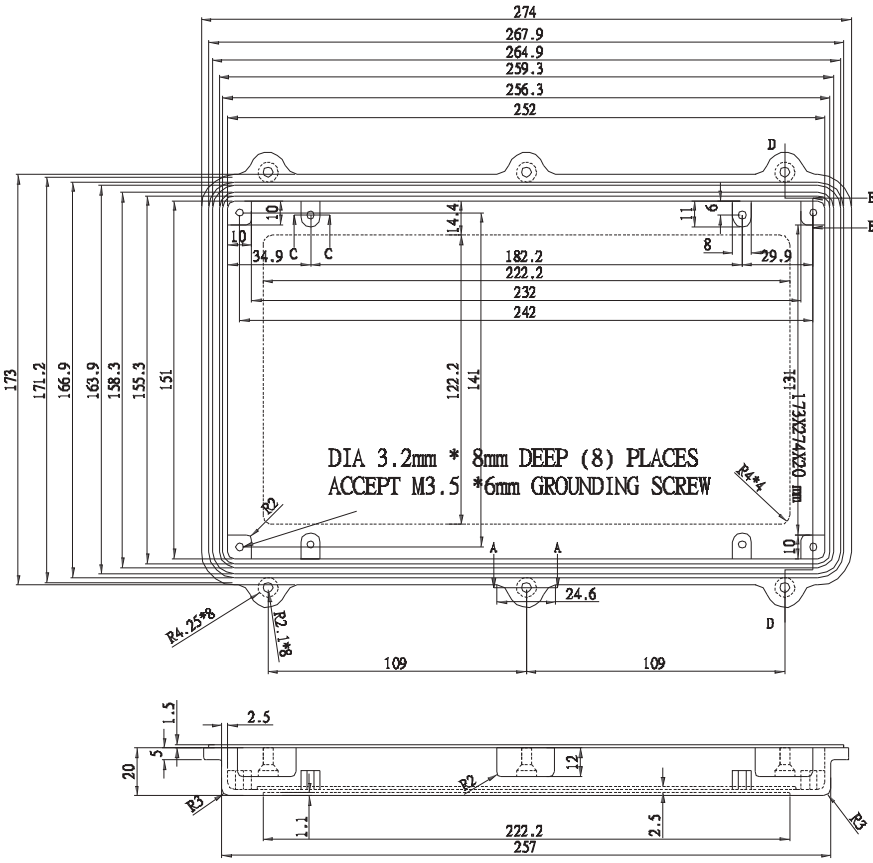

ITEM NO	DESCRIPTION	ITEM NO	DESCRIPTION	ITEM NO	DESCRIPTION
RND 455-00645	Natural Aluminium Box (without the gasket)	RND 455-00465	Grey, IP67 RATING (with the silicon gasket)	RND 455-00607	Light Grey, IP67 RATING (with the silicon gasket)
RND 455-00588	IP67 RATING (with the silicon gasket)	RND 455-00664	Light Grey Aluminium Box (without the gasket)	RND 455-00626	Black, IP67 RATING (with the silicon gasket)
RND 455-00446	IP67 RATING (with the silicon & Shielded gasket)	RND 455-00683	Black Aluminium Box (without the gasket)		

LID