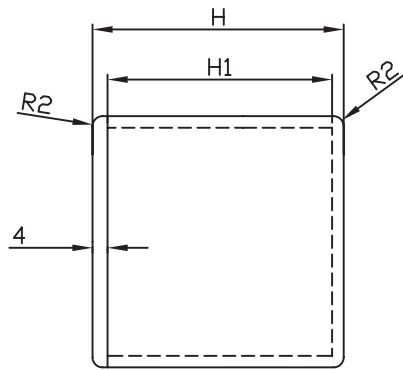

Part No.	L	W	H	C1	C2	L1	L2	W1	W2	C3	H1
RND 455-00706 / RND 455-00721	171.9	120.9	55.0	160.4	109.3	153.9	168.1	102.9	117.0	80.3	49.0
RND 455-00712 / RND 455-00727	171.9	120.9	106.0	160.4	109.3	153.8	168.0	102.8	116.9	80.3	100.1
RND 455-00698 / RND 455-00713	222.1	145.9	55.9	211.7	135.4	205.0	218.7	129.0	141.8	105.8	49.2
RND 455-00701 / RND 455-00716	222.2	146.0	106.5	211.7	135.4	205.1	218.9	129.1	141.8	105.8	100.1