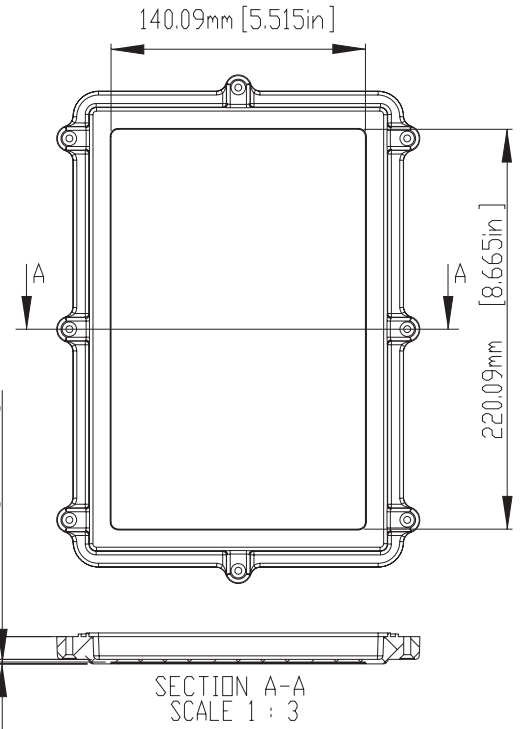

ITEM NO	DESCRIPTION	ITEM NO	DESCRIPTION
RND 455-00658	Natural Aluminium Box (without the gasket)	RND 455-00478	Grey, IP67 RATING (with the silicon & Shielded gasket)
RND 455-00601	IP67 RATING (with the silicon gasket)	RND 455-00677	Light Grey Aluminium Box (without the gasket)
RND 455-00459	IP67 RATING (with the silicon & Shielded gasket)	RND 455-00696	Black Aluminium Box (without the gasket)

ITEM NO	DESCRIPTION
RND 455-00620	Light Grey, IP67 RATING (with the silicon gasket)
RND 455-00639	Black, IP67 RATING (with the silicon gasket)

LID