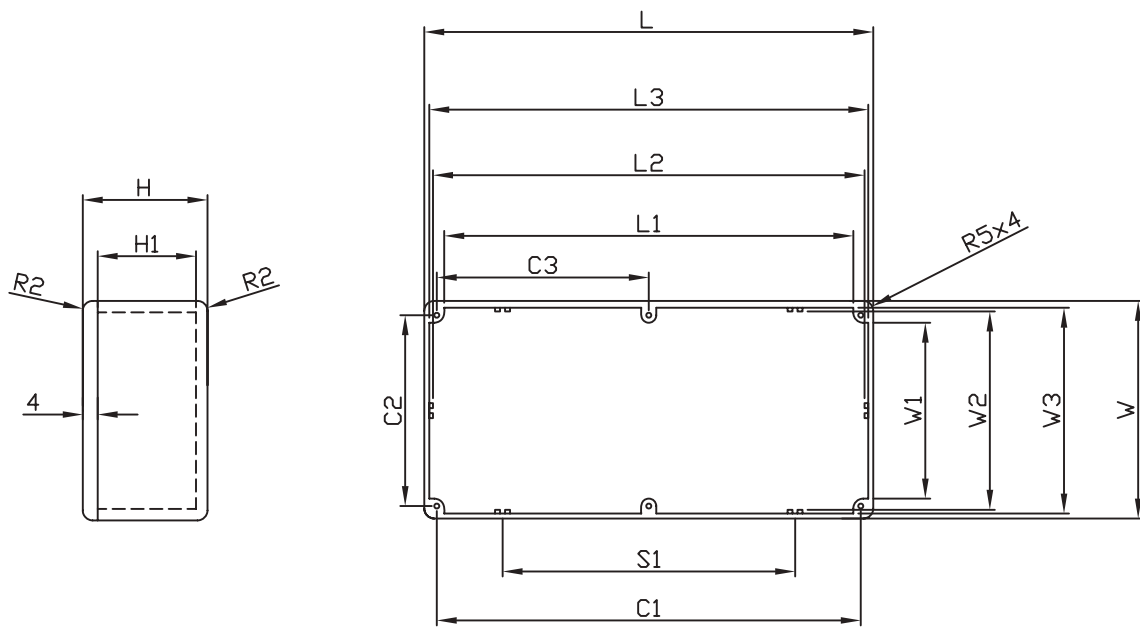

Part No.	L	W	H	C1	C2	S1	L1	L2	L3	W1	W2	W3	C3	H1
RND 455-00702 / RND 455-00717	275.0	175.0	65.5	264.1	164.0	132.2	258.2	267.3	271.2	157.4	166.2	170.8	132.1	58.6
RND 455-00709 / RND 455-00724	165.8	127.3	76.3	154.0	116.1	77.1	147.6	157.9	162.2	109.4	119.4	123.8	77.1	70.1

RND 455-00703/RND 455-00718