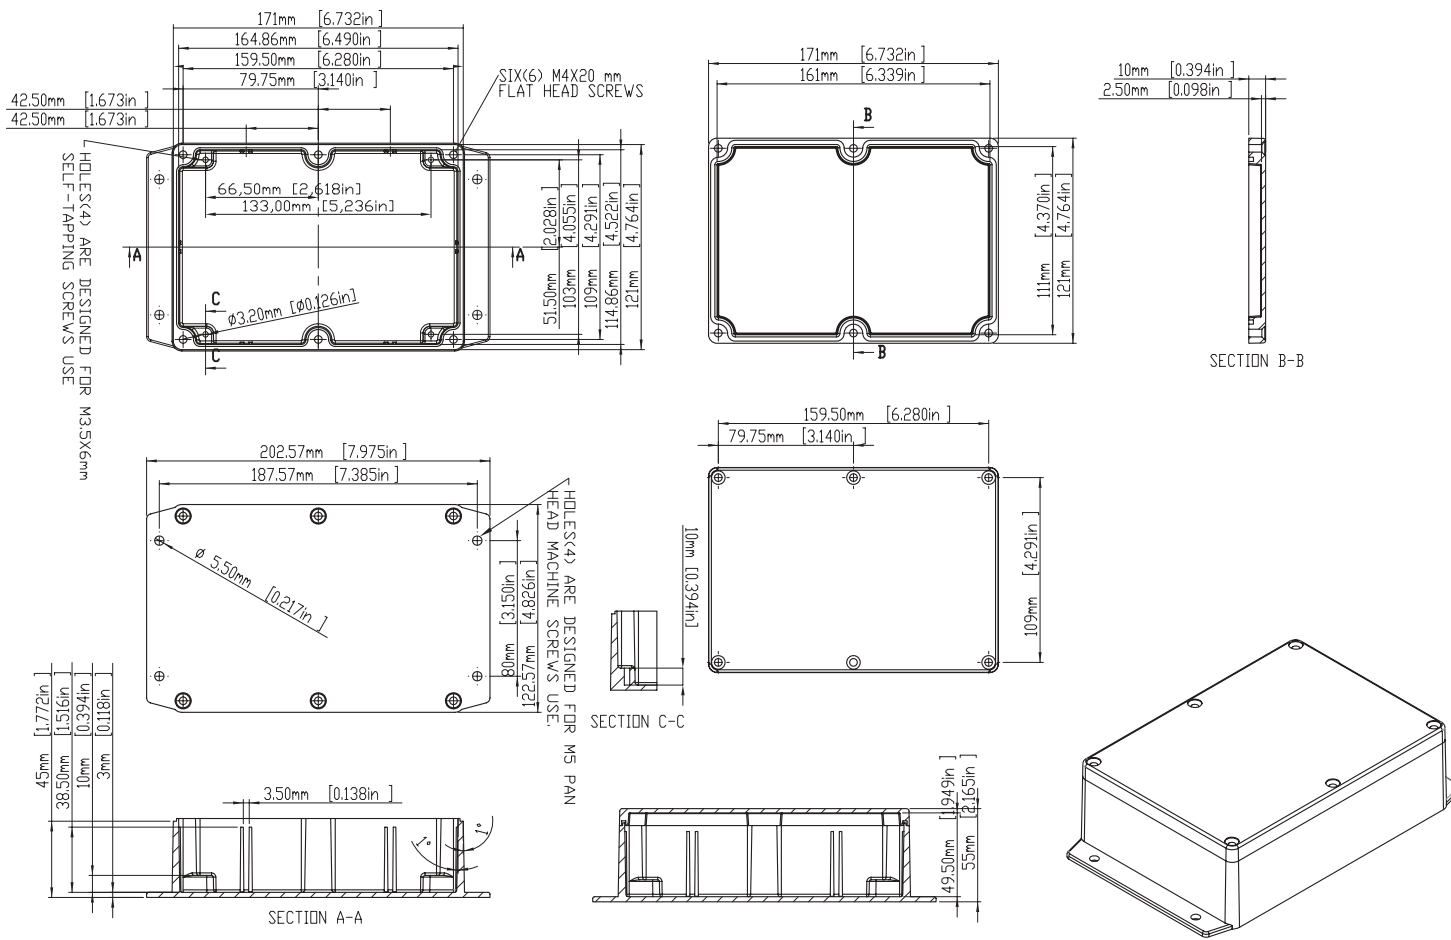

RND 455-00420 / RND 455-00434