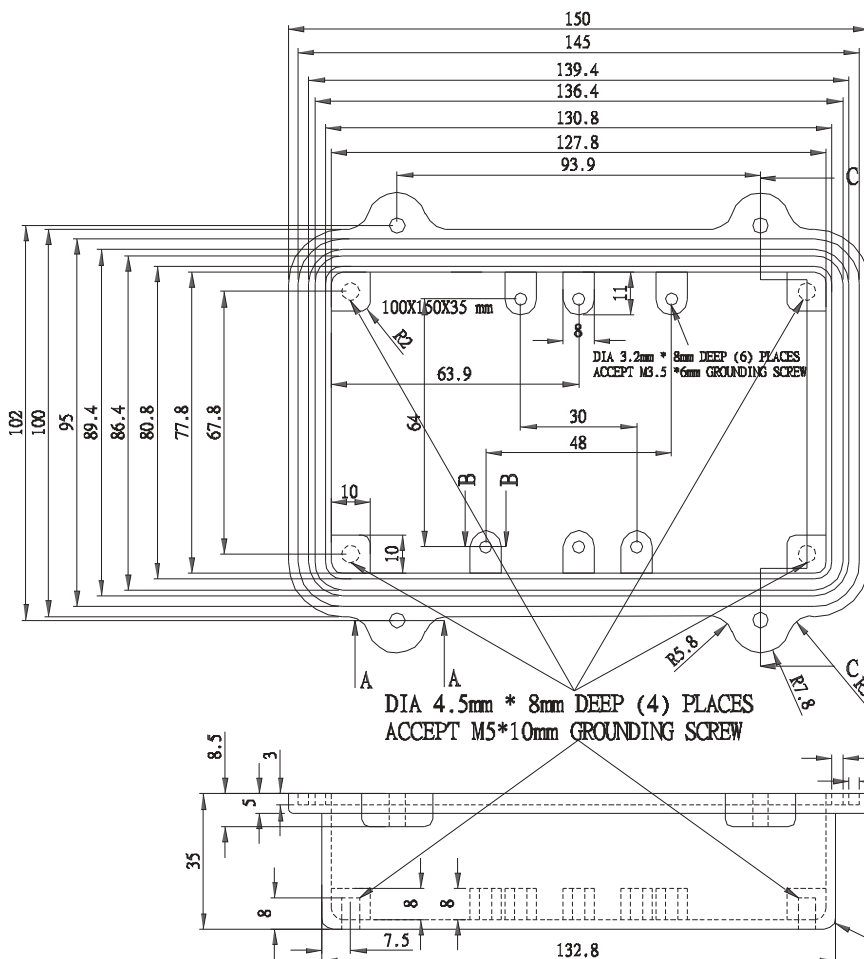

ITEM NO	DESCRIPTION
RND 455-00647	Natural Aluminium Box (without the gasket)
RND 455-00590	IP67 RATING (with the silicon gasket)
RND 455-00448	IP67 RATING (with the silicon & Shielded gasket)

ITEM NO	DESCRIPTION
RND 455-00467	Grey, IP67 RATING (with the silicon & Shielded gasket)
RND 455-00666	Light Grey Aluminium Box (without the gasket)
RND 455-00685	Black Aluminium Box (without the gasket)

ITEM NO	DESCRIPTION
RND 455-00609	Light Grey, IP67 RATING (with the silicon gasket)
RND 455-00628	Black, IP67 RATING (with the silicon gasket)

1) FOUR(4) M4 x 20mm (0.787") LG. SCREWS SUPPLIED FOR ASSEMBLY OF COVER TO BODY.
2) ALL HOLE DIAMETERS HAVE ±0.10mm TOLERANCE ALL OTHER DIMENSIONS HAVE ±0.30 mm TOLERANCE

BASE