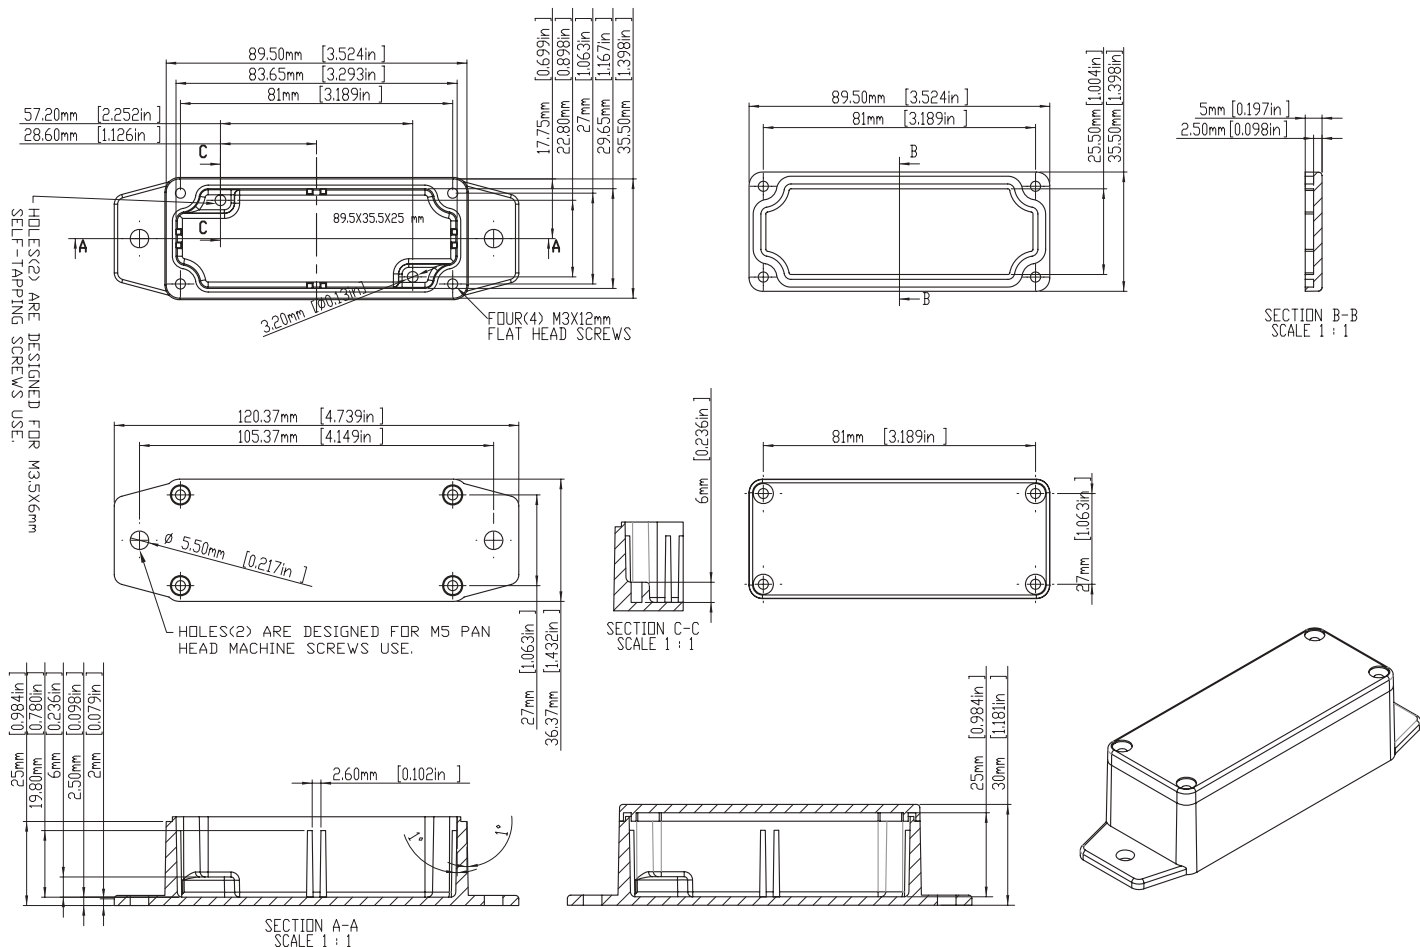

RND 455-00414 / RND 455-00428