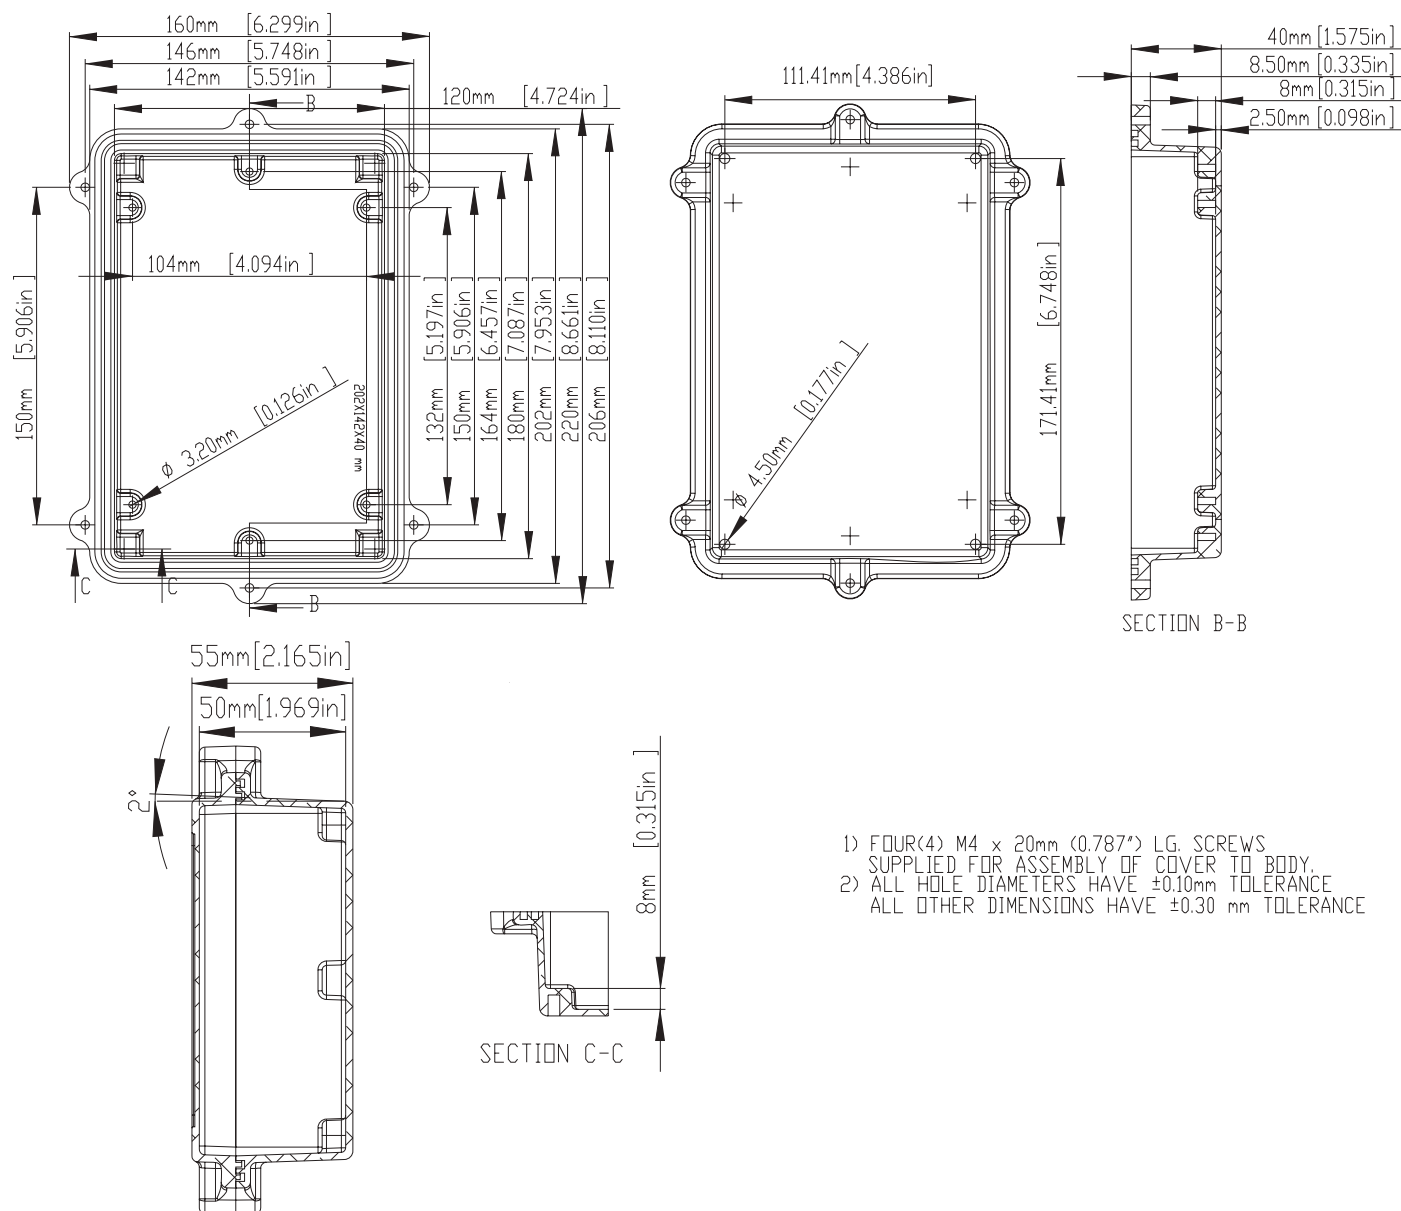

1) FOUR(4) M4 x 20mm (0.787") LG. SCREWS SUPPLIED FOR ASSEMBLY OF COVER TO BODY.
2) ALL HOLE DIAMETERS HAVE ± 0.10 mm TOLERANCE ALL OTHER DIMENSIONS HAVE ± 0.30 mm TOLERANCE