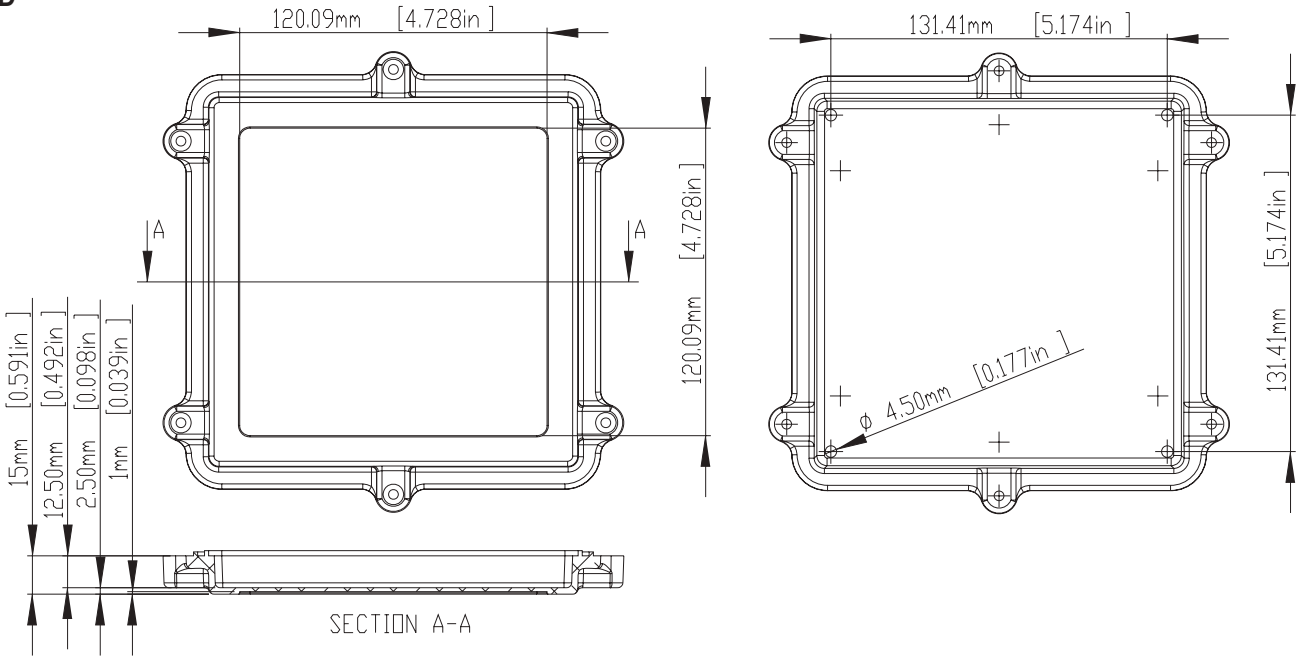

ITEM NO	DESCRIPTION	ITEM NO	DESCRIPTION	ITEM NO	DESCRIPTION
RND 455-00654	Natural Aluminium Box (without the gasket)	RND 455-00474	Grey, IP67 RATING (with the silicon & Shielded gasket)	RND 455-00616	Light Grey, IP67 RATING (with the silicon gasket)
RND 455-00597	IP67 RATING (with the silicon gasket)	RND 455-00673	Light Grey Aluminium Box (without the gasket)	RND 455-00635	Black, IP67 RATING (with the silicon gasket)
RND 455-00455	IP67 RATING (with the silicon & Shielded gasket)	RND 455-00692	Black Aluminium Box (without the gasket)		

LID

BASE