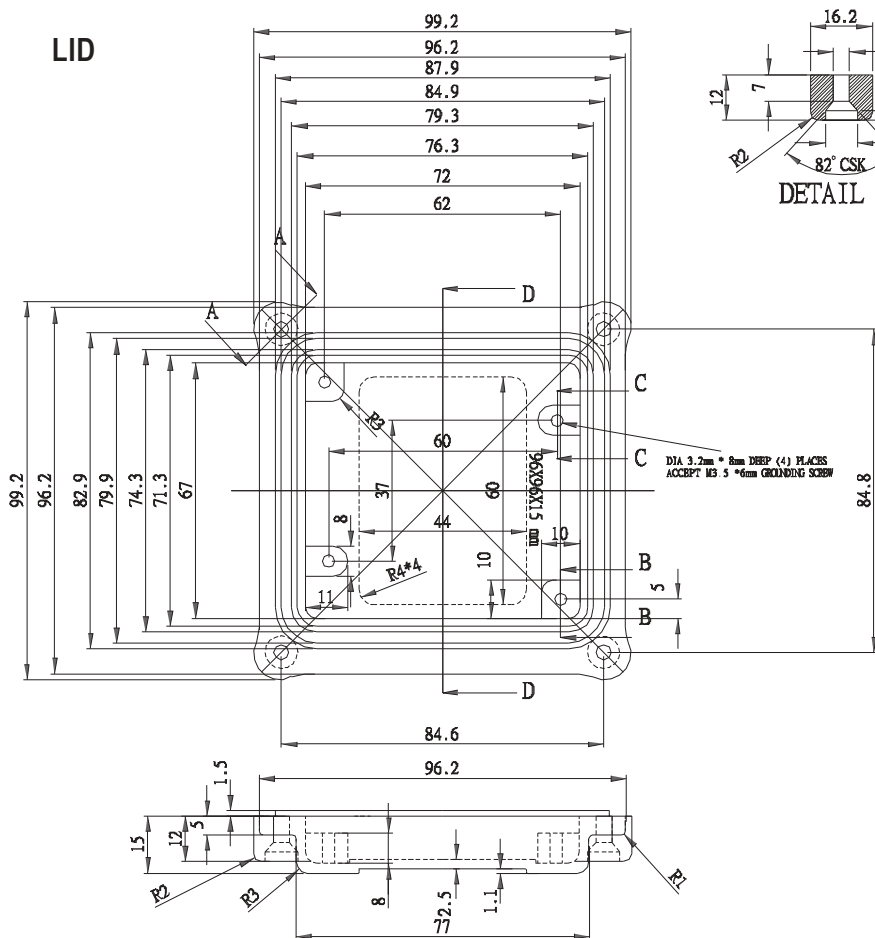

ITEM NO	DESCRIPTION
RND 455-00642	Natural Aluminium Box (without the gasket)
RND 455-00585	IP67 RATING (with the silicon gasket)
RND 455-00443	IP67 RATING (with the silicon & Shielded gasket)

ITEM NO	DESCRIPTION
RND 455-00462	Grey, IP67 RATING (with the silicon gasket)
RND 455-00661	Light Grey Aluminium Box (without the gasket)
RND 455-00680	Black Aluminium Box (without the gasket)

ITEM NO	DESCRIPTION
RND 455-00604	Light Grey, IP67 RATING (with the silicon gasket)
RND 455-00623	Black, IP67 RATING (with the silicon gasket)