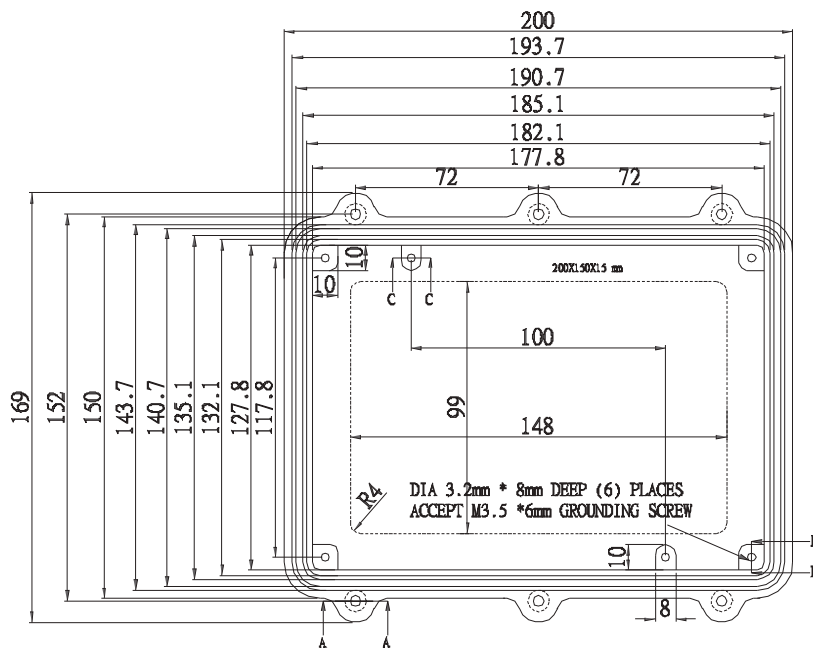

ITEM NO	DESCRIPTION
RND 455-00650	Natural Aluminium Box (without the gasket)
RND 455-00593	IP67 RATING (with the silicon gasket)
RND 455-00451	IP67 RATING (with the silicon & Shielded gasket)

ITEM NO	DESCRIPTION
RND 455-00470	Grey, IP67 RATING (with the silicon & Shielded gasket)
RND 455-00669	Light Grey Aluminium Box (without the gasket)
RND 455-00688	Black Aluminium Box (without the gasket)

ITEM NO	DESCRIPTION
RND 455-00612	Light Grey, IP67 RATING (with the silicon gasket)
RND 455-00631	Black, IP67 RATING (with the silicon gasket)

LID