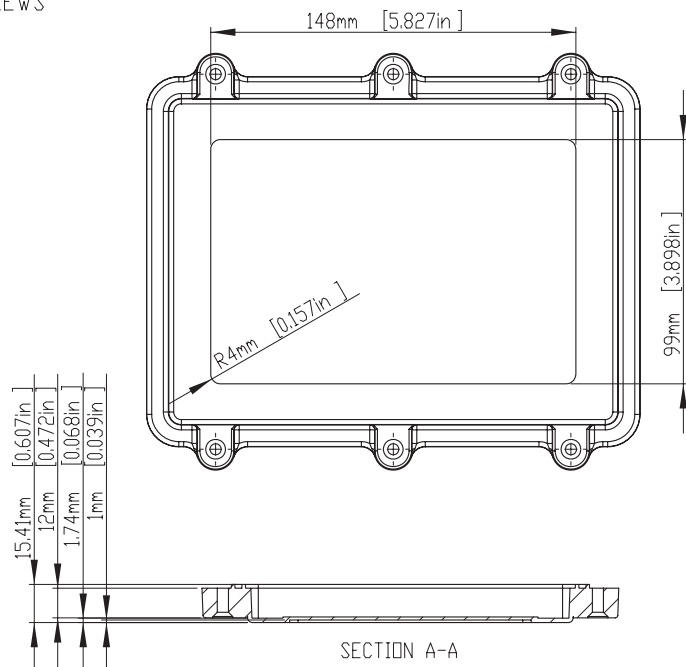

ITEM NO	DESCRIPTION	ITEM NO	DESCRIPTION	ITEM NO	DESCRIPTION
RND 455-00651	Natural Aluminium Box (without the gasket)	RND 455-00471	Grey, IP67 RATING (with the silicon & Shielded gasket)	RND 455-00613	Light Grey, IP67 RATING (with the silicon gasket)
RND 455-00594	IP67 RATING (with the silicon gasket)	RND 455-00670	Light Grey Aluminium Box (without the gasket)	RND 455-00632	Black, IP67 RATING (with the silicon gasket)
RND 455-00452	IP67 RATING (with the silicon & Shielded gasket)	RND 455-00689	Black Aluminium Box (without the gasket)		

LID