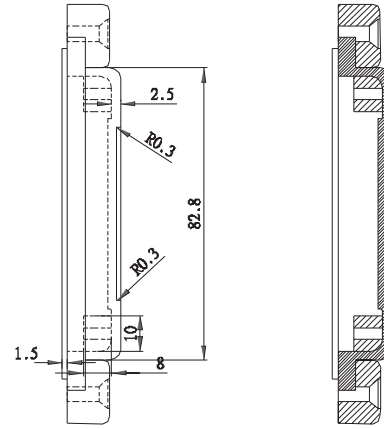

ITEM NO	DESCRIPTION
RND 455-00610	Light Grey, IP67 RATING (with the silicon gasket)
RND 455-00629	Black, IP67 RATING (with the silicon gasket)

LID

- 1) FOUR(4) M4 x 20mm (0.787") LG. SCREWS SUPPLIED FOR ASSEMBLY OF COVER TO BODY.
- 2) ALL HOLE DIAMETERS HAVE ±0.10mm TOLERANCE ALL OTHER DIMENSIONS HAVE ±0.30 mm TOLERANCE