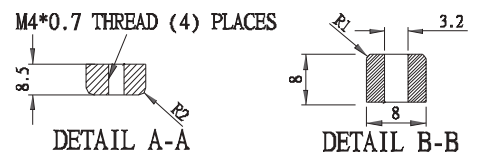

ITEM NO	DESCRIPTION
RND 455-00648	Natural Aluminium Box (without the gasket)
RND 455-00591	IP67 RATING (with the silicon gasket)
RND 455-00449	IP67 RATING (with the silicon & Shielded gasket)

ITEM NO	DESCRIPTION
RND 455-00468	Grey, IP67 RATING (with the silicon & Shielded gasket)
RND 455-00667	Light Grey Aluminium Box (without the gasket)
RND 455-00686	Black Aluminium Box (without the gasket)

ITEM NO	DESCRIPTION
RND 455-00610	Light Grey, IP67 RATING (with the silicon gasket)
RND 455-00629	Black, IP67 RATING (with the silicon gasket)

LID

1) FOUR(4) M4 x 20mm (0.787") LG. SCREWS SUPPLIED FOR ASSEMBLY OF COVER TO BODY.
2) ALL HOLE DIAMETERS HAVE ±0.10mm TOLERANCE ALL OTHER DIMENSIONS HAVE ±0.30 mm TOLERANCE

BASE