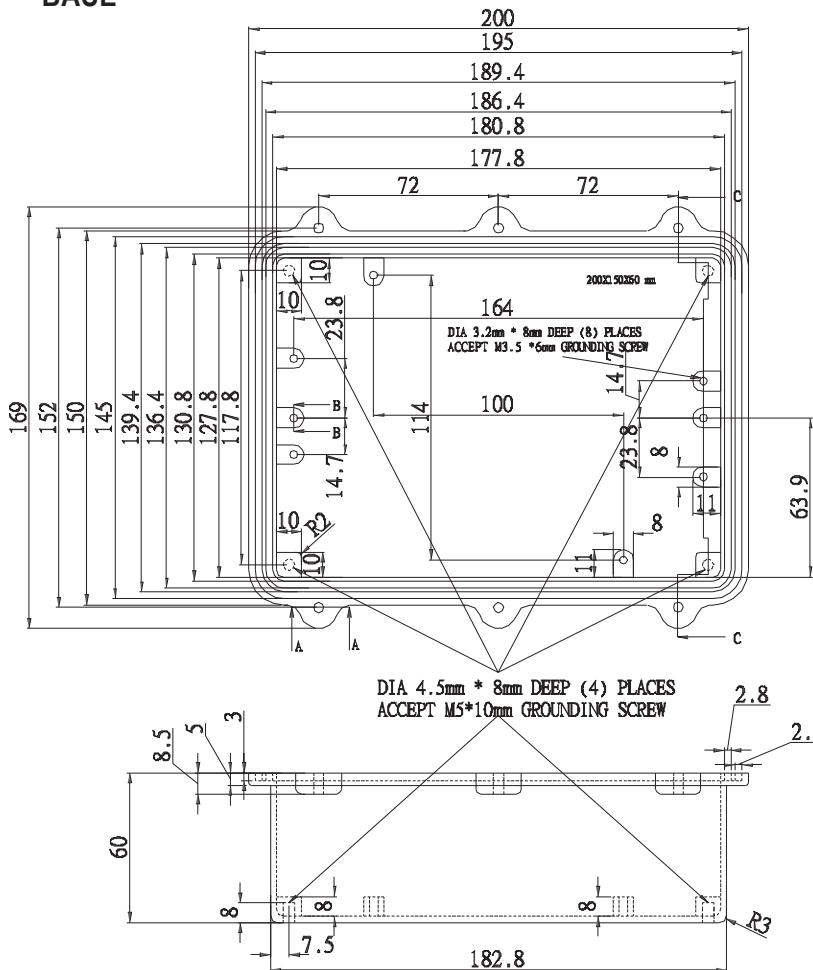

ITEM NO	DESCRIPTION
RND 455-00650	Natural Aluminium Box (without the gasket)
RND 455-00593	IP67 RATING (with the silicon gasket)
RND 455-00451	IP67 RATING (with the silicon & Shielded gasket)

ITEM NO	DESCRIPTION
RND 455-00470	Grey, IP67 RATING (with the silicon & Shielded gasket)
RND 455-00669	Light Grey Aluminium Box (without the gasket)
RND 455-00688	Black Aluminium Box (without the gasket)

ITEM NO	DESCRIPTION
RND 455-00612	Light Grey, IP67 RATING (with the silicon gasket)
RND 455-00631	Black, IP67 RATING (with the silicon gasket)

LID

1) FOUR(4) M4 x 20mm (0.787") LG. SCREWS SUPPLIED FOR ASSEMBLY OF COVER TO BODY.
2) ALL HOLE DIAMETERS HAVE ±0.10mm TOLERANCE. ALL OTHER DIMENSIONS HAVE ±0.30 mm TOLERANCE

BASE