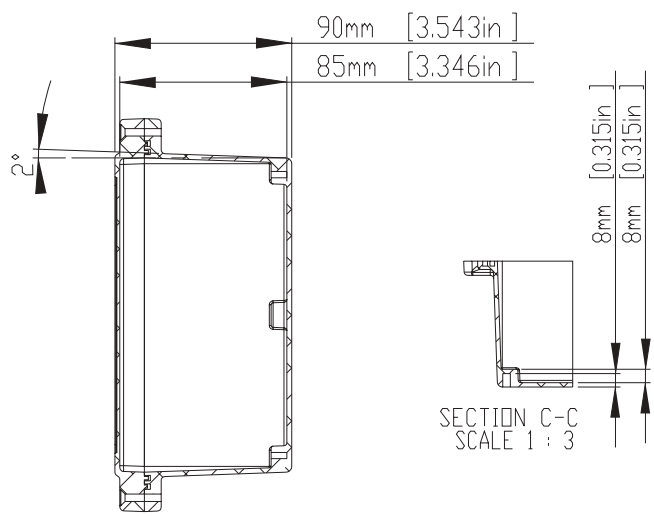

BASE

1) FOUR(4) M4 x 20mm (0.787") LG. SCREWS. SUPPLIED FOR ASSEMBLY OF COVER TO BODY.
2) ALL HOLE DIAMETERS HAVE ± 0.10 mm TOLERANCE. ALL OTHER DIMENSIONS HAVE ± 0.30 mm TOLERANCE