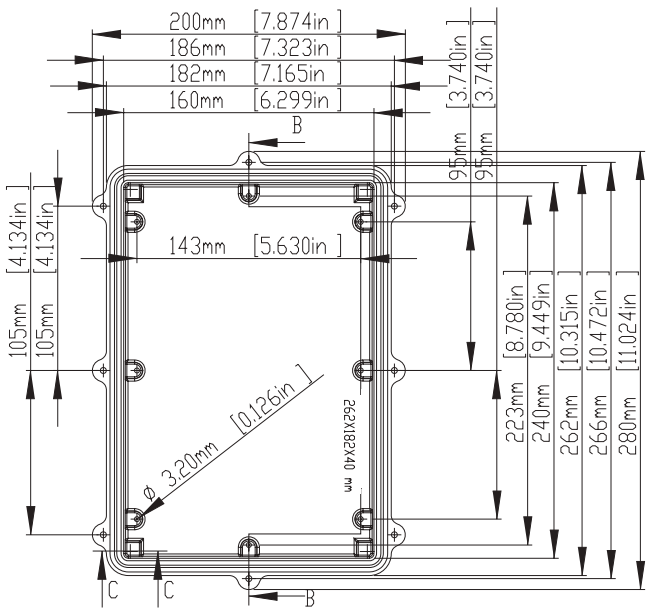

BASE

1) FOUR(4) M4 x 20mm (0.787") LG. SCREWS SUPPLIED FOR ASSEMBLY OF COVER TO BODY.
2) ALL HOLE DIAMETERS HAVE ±0.10mm TOLERANCE ALL OTHER DIMENSIONS HAVE ±0.30 mm TOLERANCE