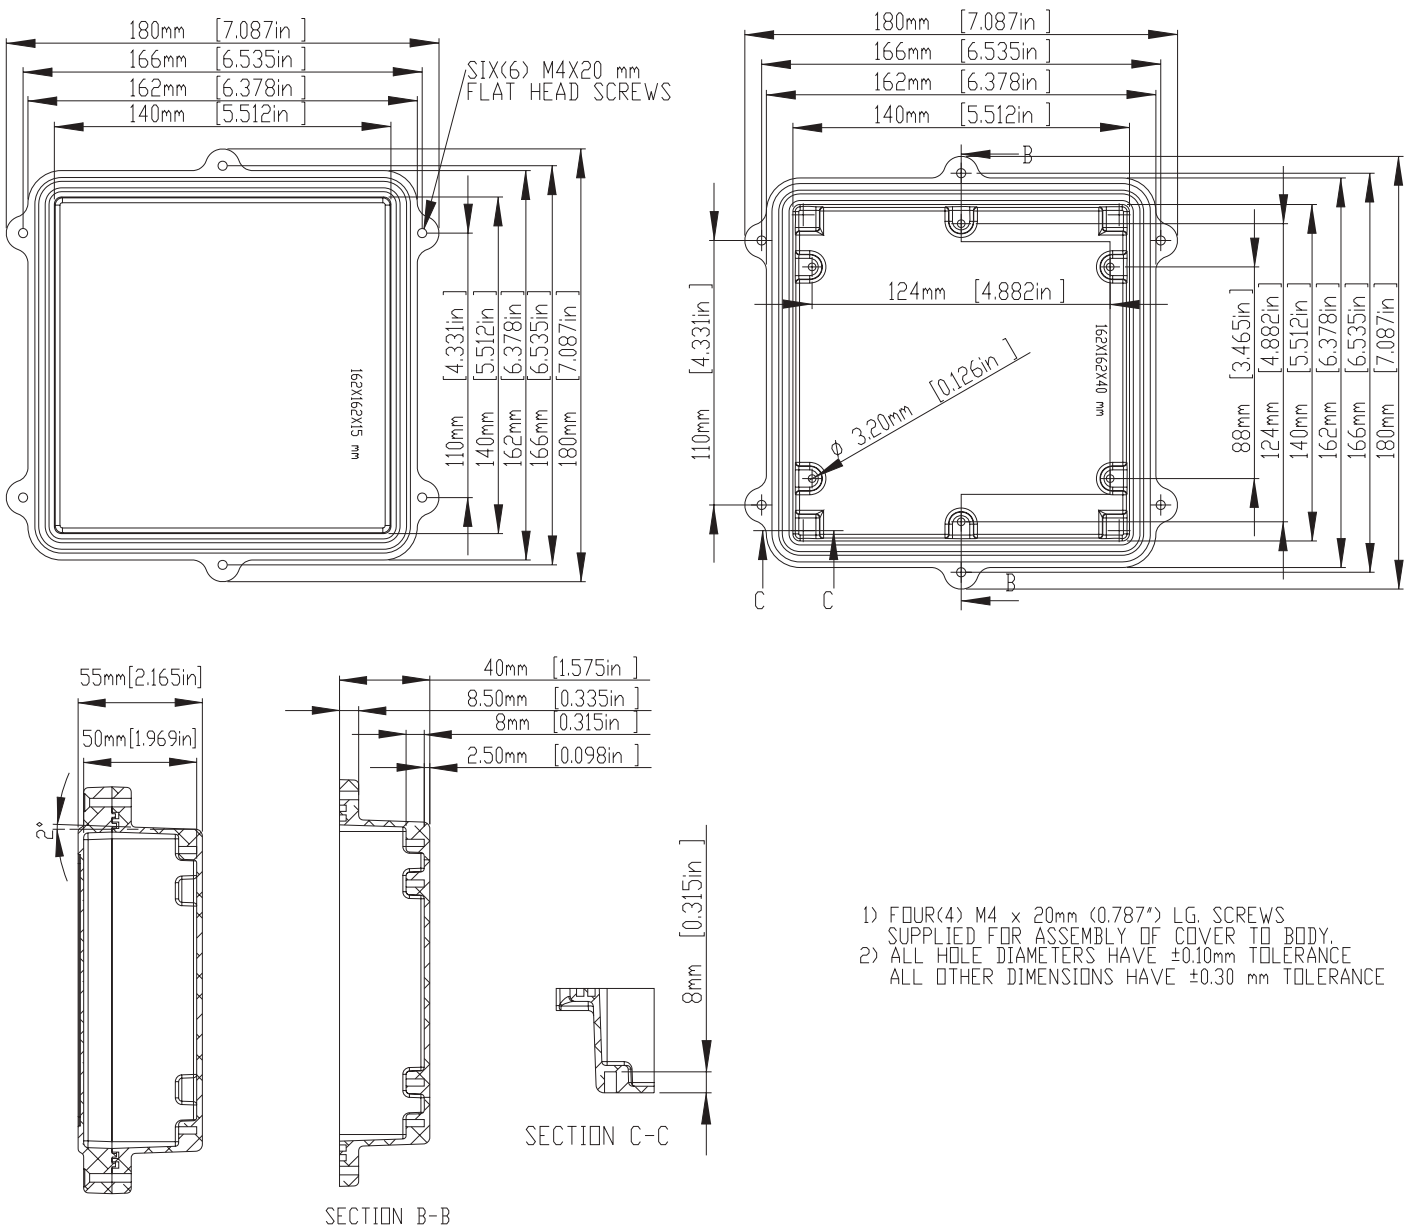

1) FOUR(4) M4 x 20mm (0.787") LG. SCREWS SUPPLIED FOR ASSEMBLY OF COVER TO BODY.
2) ALL HOLE DIAMETERS HAVE ±0.10mm TOLERANCE. ALL OTHER DIMENSIONS HAVE ±0.30 mm TOLERANCE