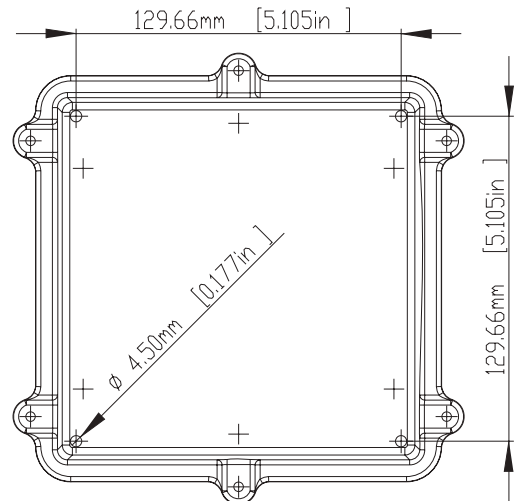

BASE

1) FOUR(4) M4 x 20mm (0.787") LG. SCREWS SUPPLIED FOR ASSEMBLY OF COVER TO BODY.
2) ALL HOLE DIAMETERS HAVE ± 0.10 mm TOLERANCE ALL OTHER DIMENSIONS HAVE ± 0.30 mm TOLERANCE