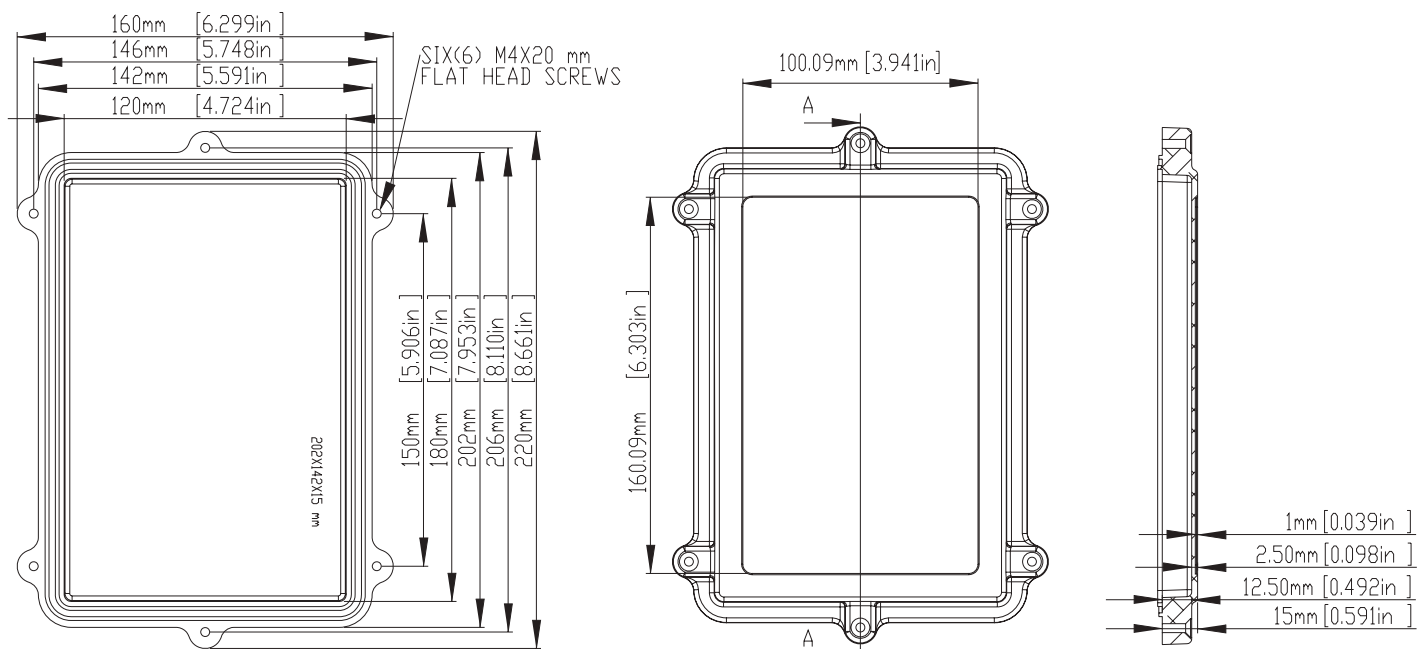

ITEM NO	DESCRIPTION	ITEM NO	DESCRIPTION	ITEM NO	DESCRIPTION
RND 455-00656	Natural Aluminium Box (without the gasket)	RND 455-00476	Grey, IP67 RATING (with the silicon & Shielded gasket)	RND 455-00618	Light Grey, IP67 RATING (with the silicon gasket)
RND 455-00599	IP67 RATING (with the silicon gasket)	RND 455-00675	Light Grey Aluminium Box (without the gasket)	RND 455-00637	Black, IP67 RATING (with the silicon gasket)
RND 455-00457	IP67 RATING (with the silicon & Shielded gasket)	RND 455-00694	Black Aluminium Box (without the gasket)		

LID

BASE