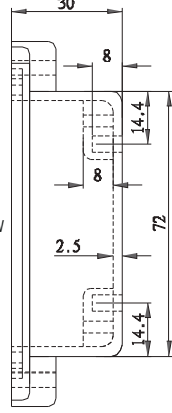

ITEM NO	DESCRIPTION	ITEM NO	DESCRIPTION	ITEM NO	DESCRIPTION
RND 455-00641	Natural Aluminium Box (without the gasket)	RND 455-00461	Grey, IP67 RATING (with the silicon gasket)	RND 455-00603	Light Grey, IP67 RATING (with the silicon gasket)
RND 455-00584	IP67 RATING (with the silicon gasket)	RND 455-00660	Light Grey Aluminium Box (without the gasket)	RND 455-00622	Black, IP67 RATING (with the silicon gasket)
RND 455-00442	IP67 RATING (with the silicon & Shielded gasket)	RND 455-00679	Black Aluminium Box (without the gasket)		

LID

1) FOUR(4) M4 x 20mm (0.787") LG. SCREWS SUPPLIED FOR ASSEMBLY OF COVER TO BODY.
2) ALL HOLE DIAMETERS HAVE ± 0.10 mm TOLERANCE ALL OTHER DIMENSIONS HAVE ± 0.30 mm TOLERANCE

BASE

DIA 4.5mm * 8mm DEEP (2) PLACES ACCEPT M5 * 10mm GROUNDING SCREW

C-C

DIA 4.5mm * 8mm DEEP (2) PLACES ACCEPT M5 * 10mm GROUNDING SCREW

M4*0.7 THREAD (4) PLACES