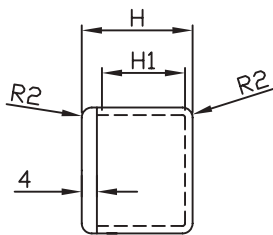

Part No.	L	W	H	C1	C2	L1	L2	W1	W2	H1
RND 455-00711 / RND 455-00726	89.1	35.0	30.3	79.3	25.3	72.8	85.9	18.7	31.9	24.8
RND 455-00699 / RND 455-00714	114.5	63.6	30.3	104.5	54.2	98.3	111.5	47.7	60.9	24.7
RND 455-00705 / RND 455-00720	114.7	89.7	55.1	104.4	79.6	98.4	111.5	73.0	86.2	49.3
RND 455-00700 / RND 455-00715	114.4	63.7	55.1	104.6	54.2	98.3	111.5	47.6	60.8	49.3