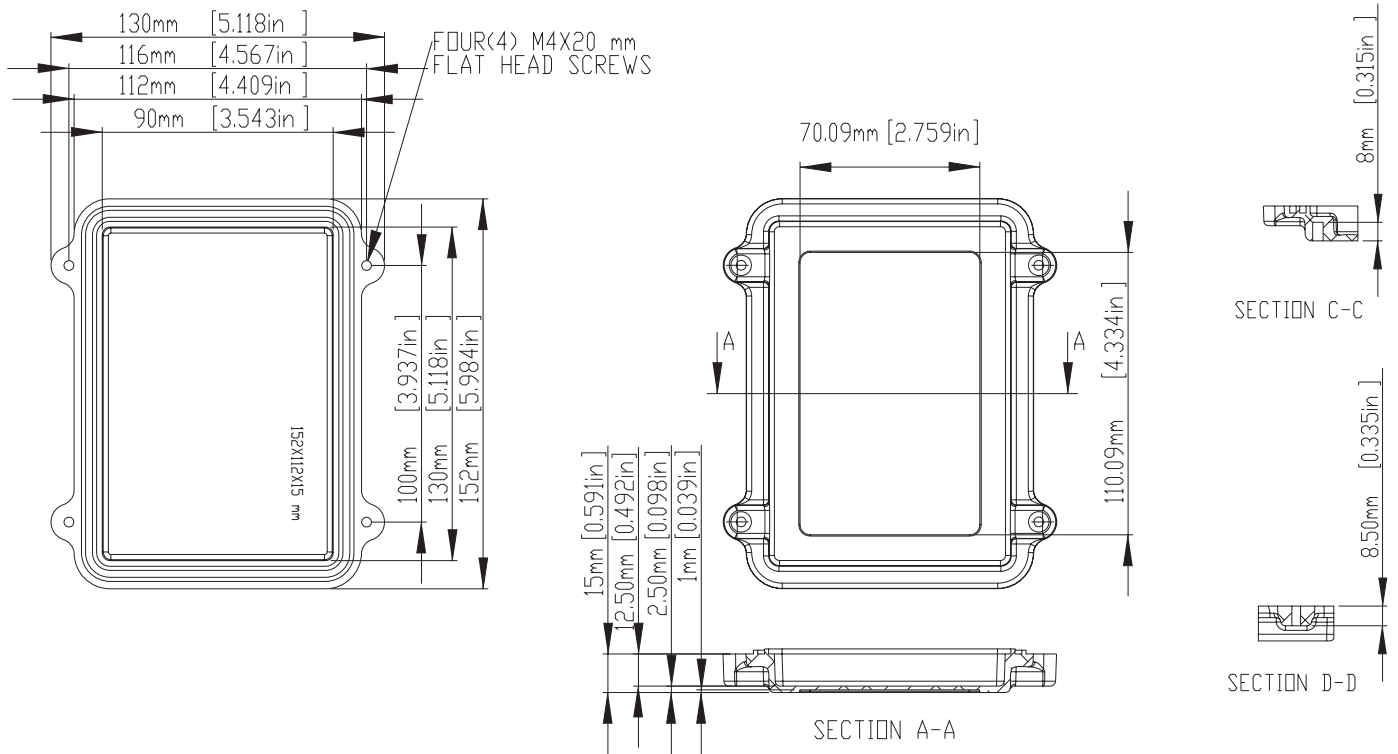

ITEM NO	DESCRIPTION	ITEM NO	DESCRIPTION	ITEM NO	DESCRIPTION
RND 455-00652	Natural Aluminium Box (without the gasket)	RND 455-00472	Grey, IP67 RATING (with the silicon & Shielded gasket)	RND 455-00614	Light Grey, IP67 RATING (with the silicon gasket)
RND 455-00595	IP67 RATING (with the silicon gasket)	RND 455-00671	Light Grey Aluminium Box (without the gasket)	RND 455-00633	Black, IP67 RATING (with the silicon gasket)
RND 455-00453	IP67 RATING (with the silicon & Shielded gasket)	RND 455-00690	Black Aluminium Box (without the gasket)		

LID