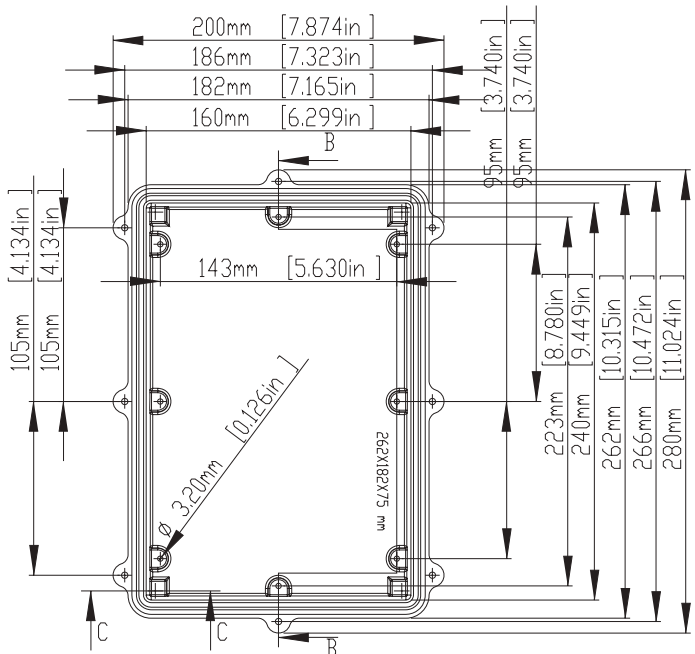

BASE

1) FOUR(4) M4 x 20mm (0.787") LG. SCREWS. SUPPLIED FOR ASSEMBLY OF COVER TO BODY.
2) ALL HOLE DIAMETERS HAVE ± 0.10 mm TOLERANCE. ALL OTHER DIMENSIONS HAVE ± 0.30 mm TOLERANCE